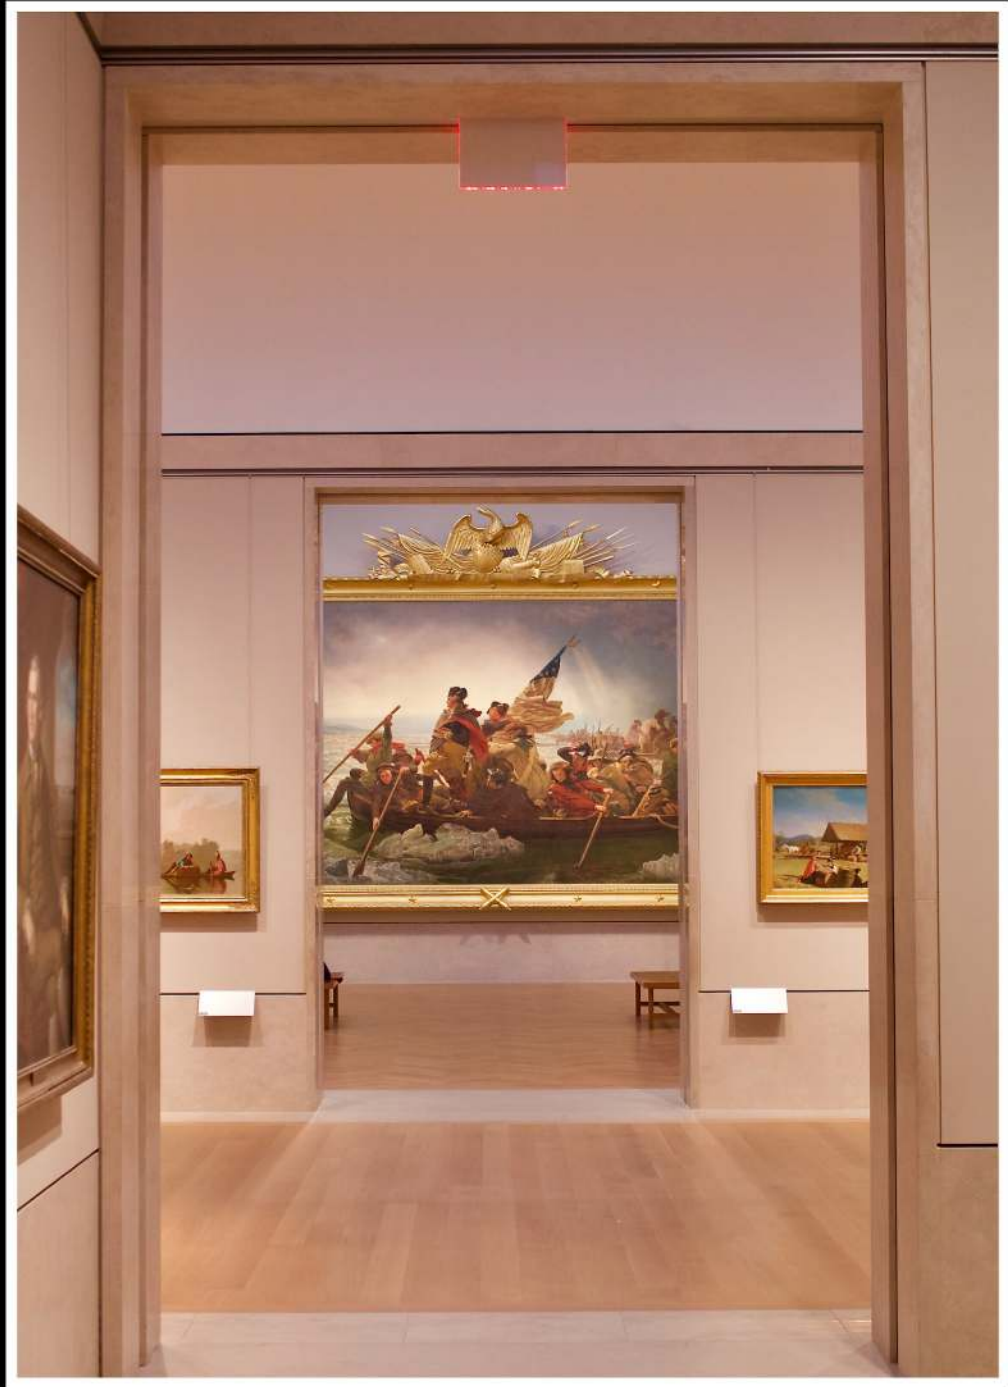

# Doorways to The American Wing

Brian Reynolds

EXIT

JACK AND SUSAN WARNER GALLERY

EXIT

Small informational sign on the left wall.

D GEORGIA GOSNELL GALLERY

ANTHONY W. AND LULU C. WANG GALLERIES  
OF EIGHTEENTH-CENTURY AMERICAN ART

EXIT

Informational text on a wall panel.

FRANK A. COSGROVE JR. GALLERY

Informational label for the painting on the left.

Informational label for the painting on the right.

Informational label on the left wall.

EXIT

Informational label for the painting.

Informational label on the right wall.

## **Doorways to The American Wing**

This is a walk through The American Wing at the Metropolitan Museum of Art.