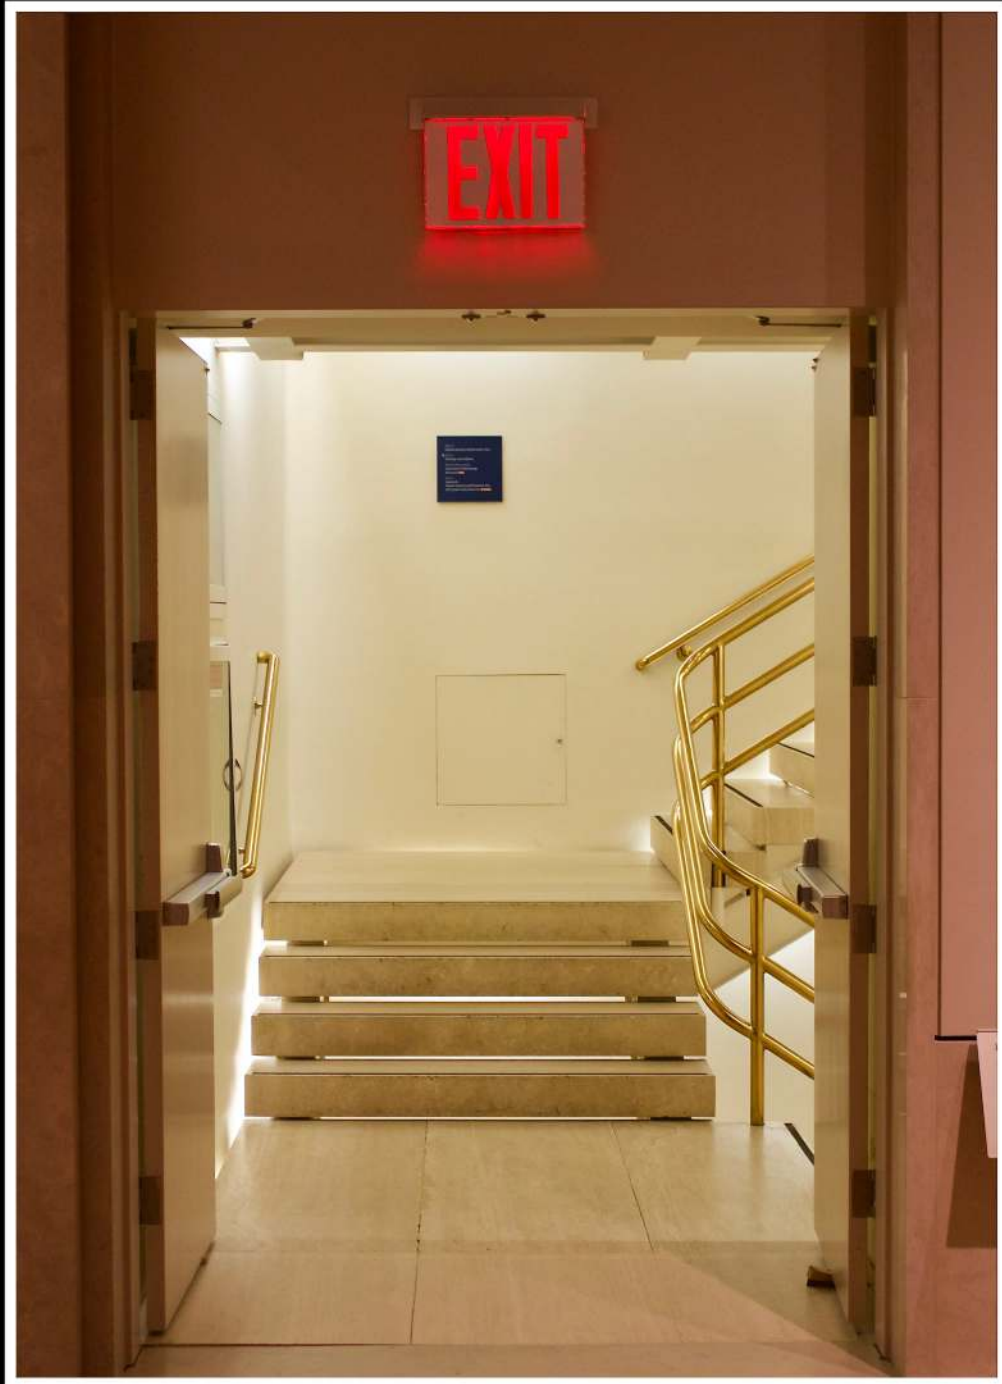

# Doorways to The American Wing

Brian Reynolds

EXIT

JACK AND SUSAN WARNER GALLERY

EXIT

Small informational sign on the left wall.

D GEORGIA GOSNELL GALLERY

ANTHONY W. AND LULU C. WANG GALLERIES  
OF EIGHTEENTH-CENTURY AMERICAN ART

EXIT

Informational text on a wall panel.

FRANK A. COSGROVE JR. GALLERY

Informational label for the painting on the left.

Informational label for the painting on the right.

Informational label on the left wall.

EXIT

Informational label for the painting.

Informational label on the right wall.

## **Doorways to The American Wing**

This is a walk through The American Wing at the Metropolitan Museum of Art.