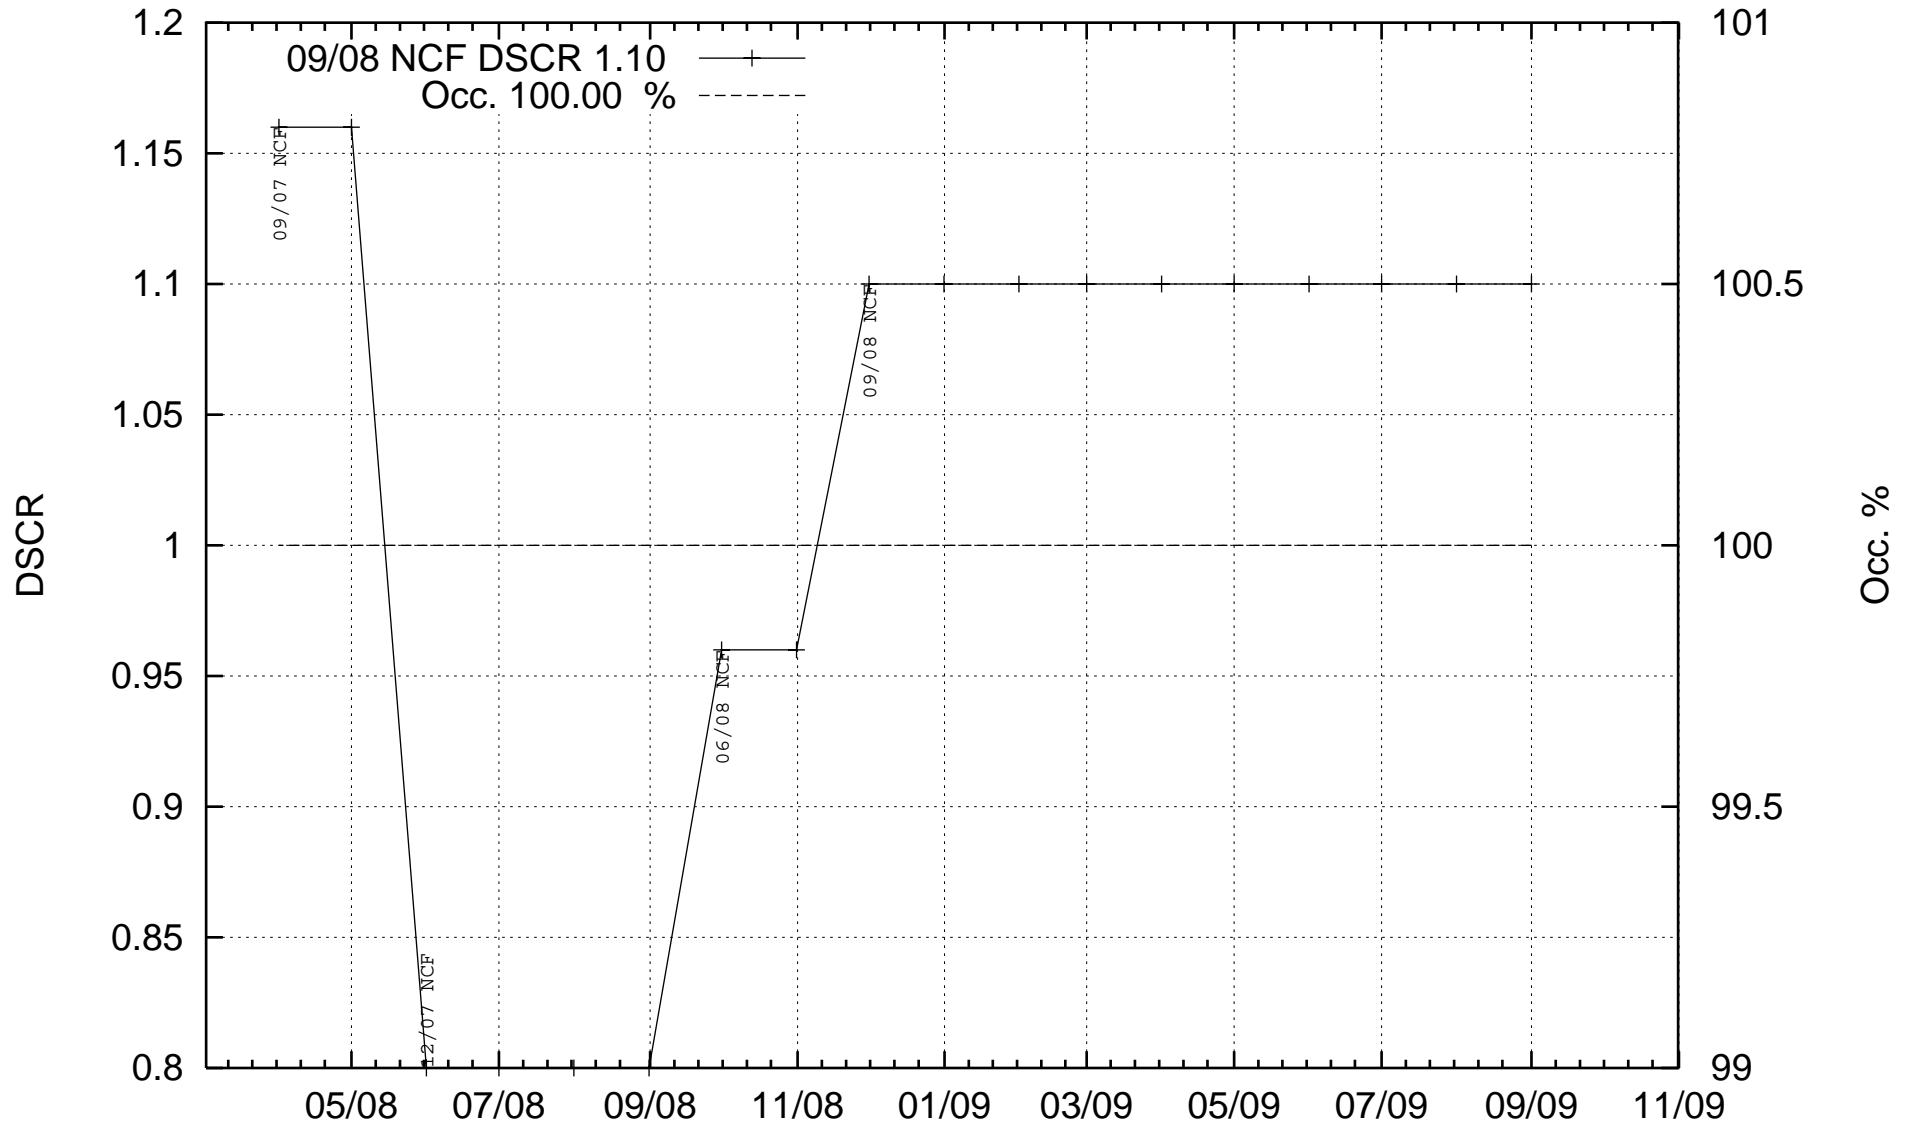

bacm0701: Loan #109 Rocky Knoll Estates MHC

All data provided by Intex

Fri Sep 18 14:42:42 2009