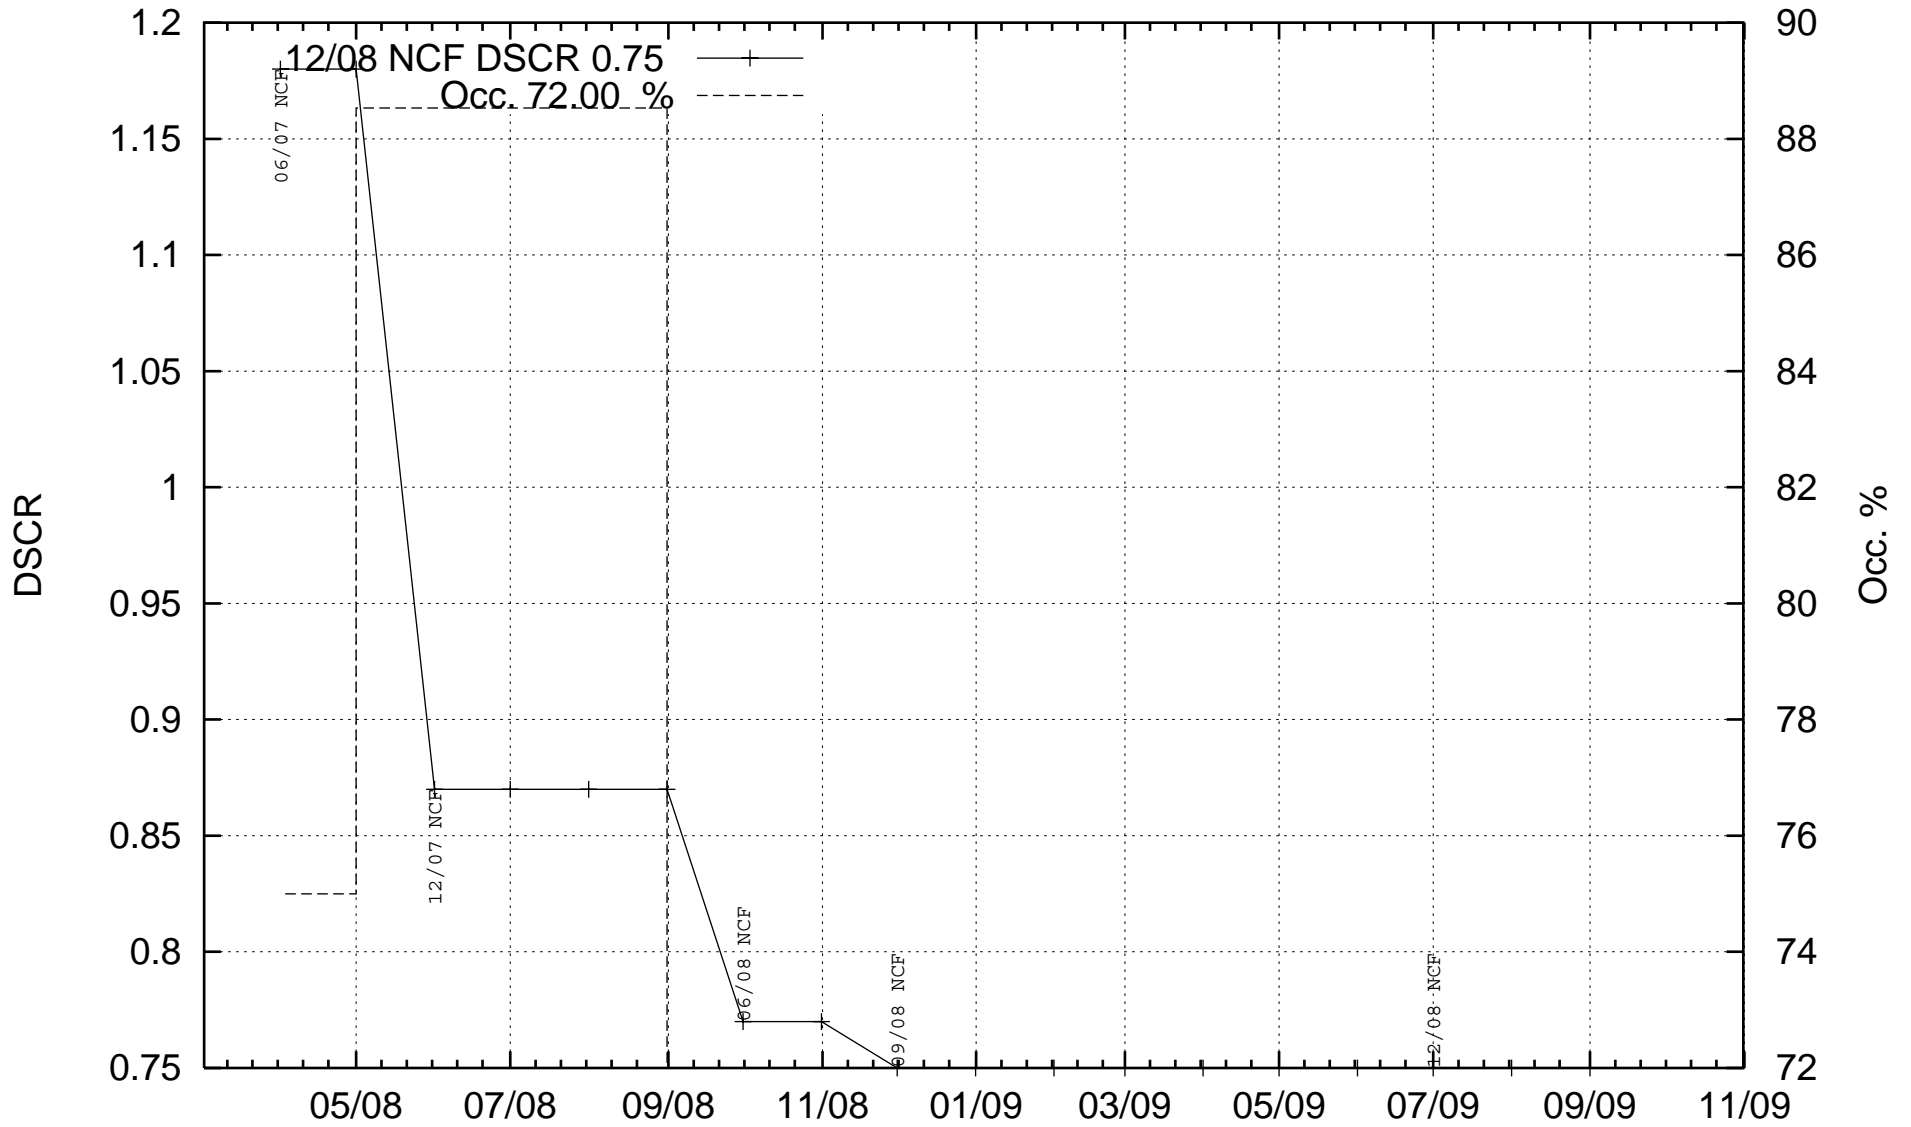

bacm0701: Loan #112 Robindale Park MHC

All data provided by Intex

Fri Sep 18 14:42:42 2009