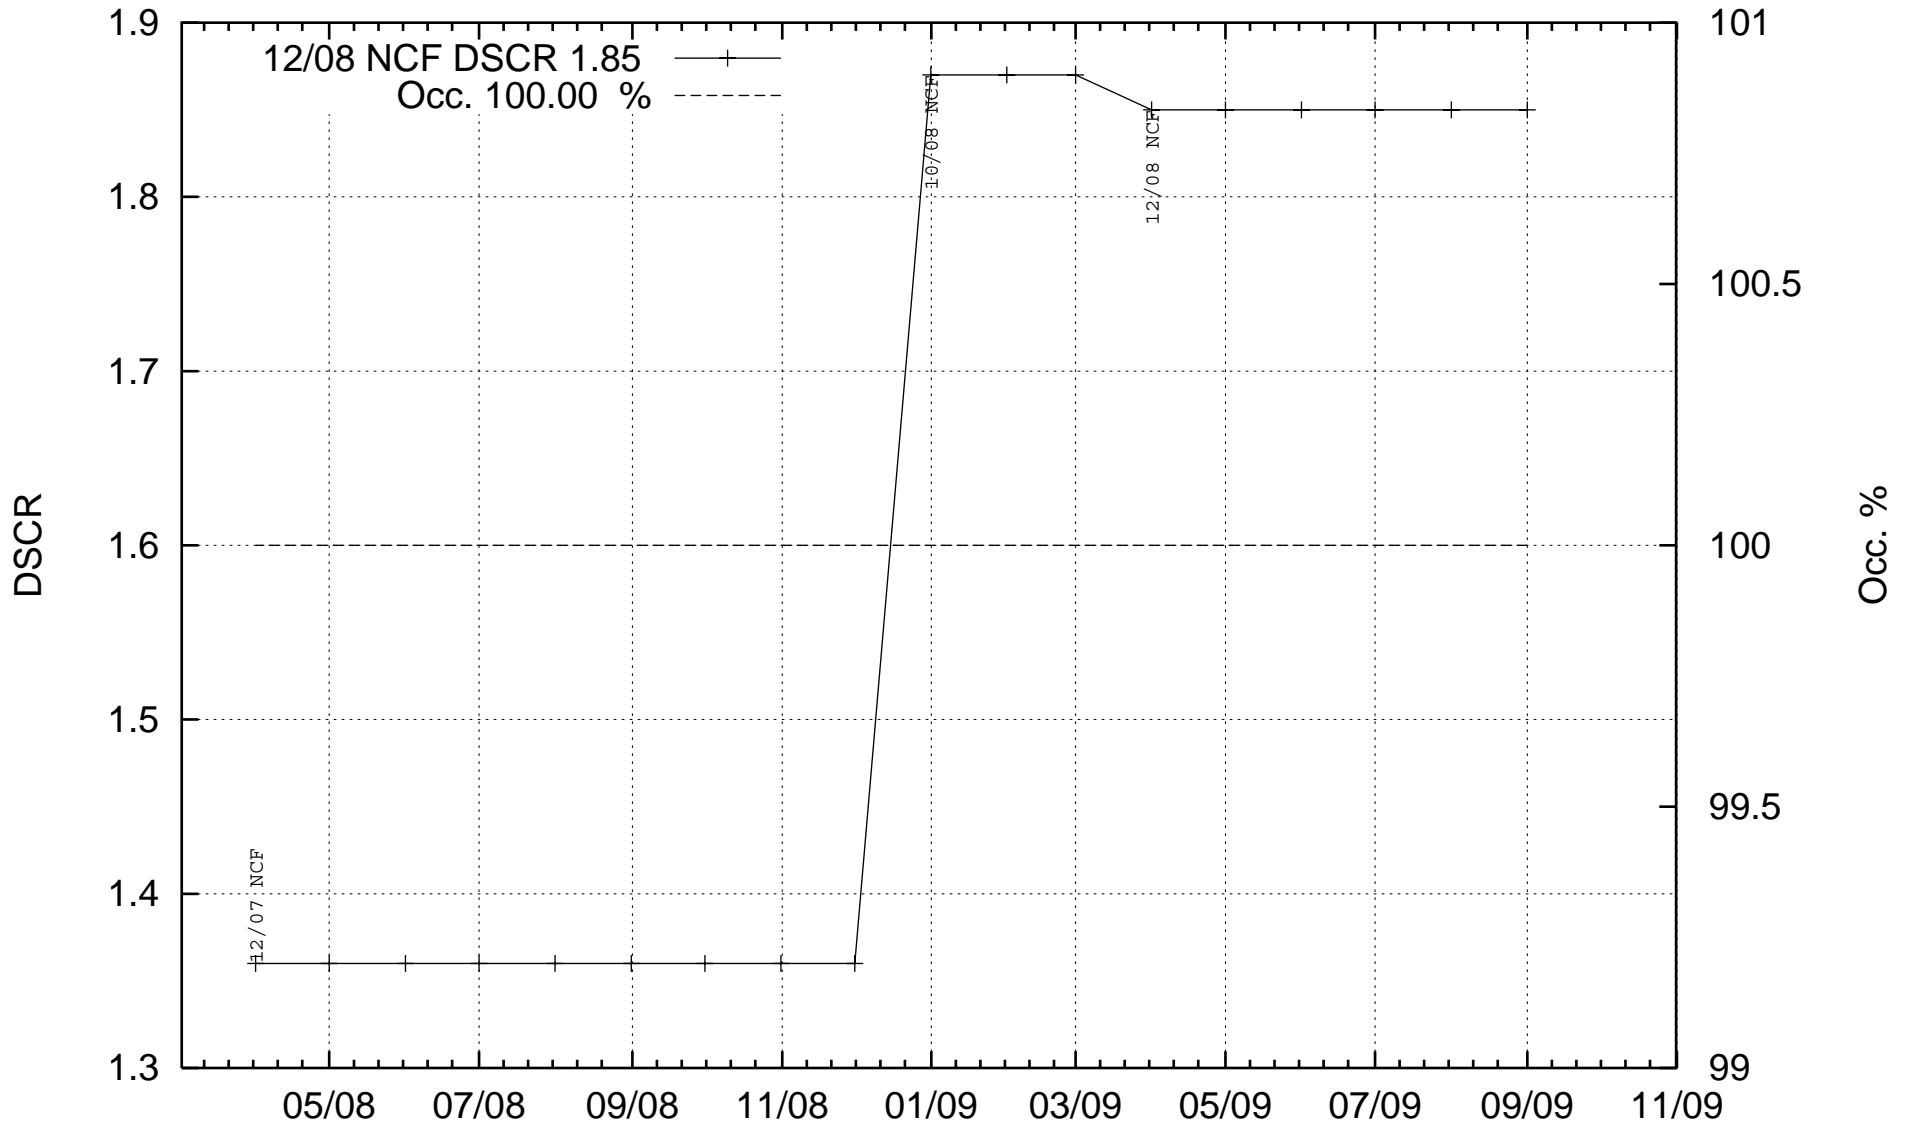

bacm0701: Loan #138 63 Marginal Way

All data provided by Intex

Fri Sep 18 14:42:44 2009