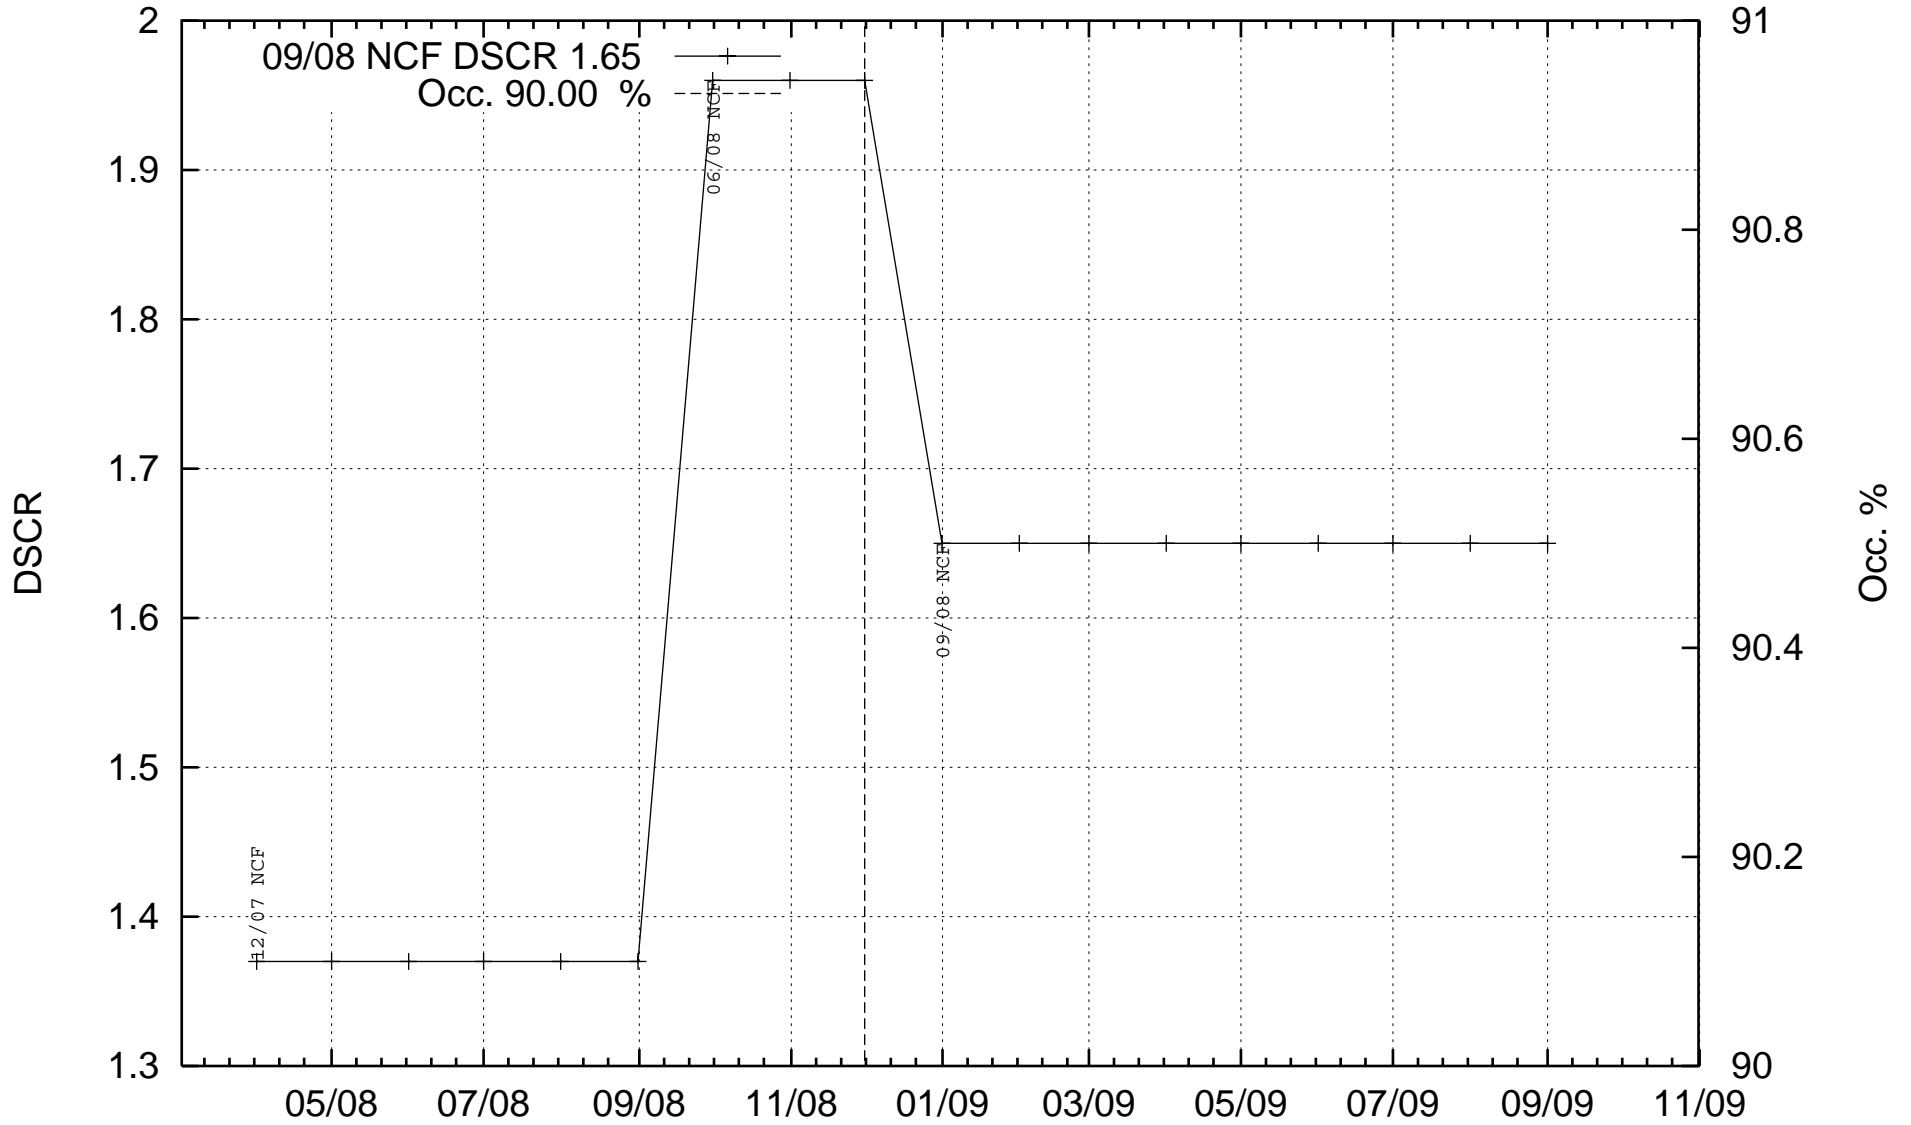

bacm0701: Loan #44 Islandia Pavilion

09/08 NCF DSCR 1.65
Occ. 90.00 %

06/08 NCF

09/08 NCF

12/07 NCF

All data provided by Intex

Fri Sep 18 14:42:38 2009