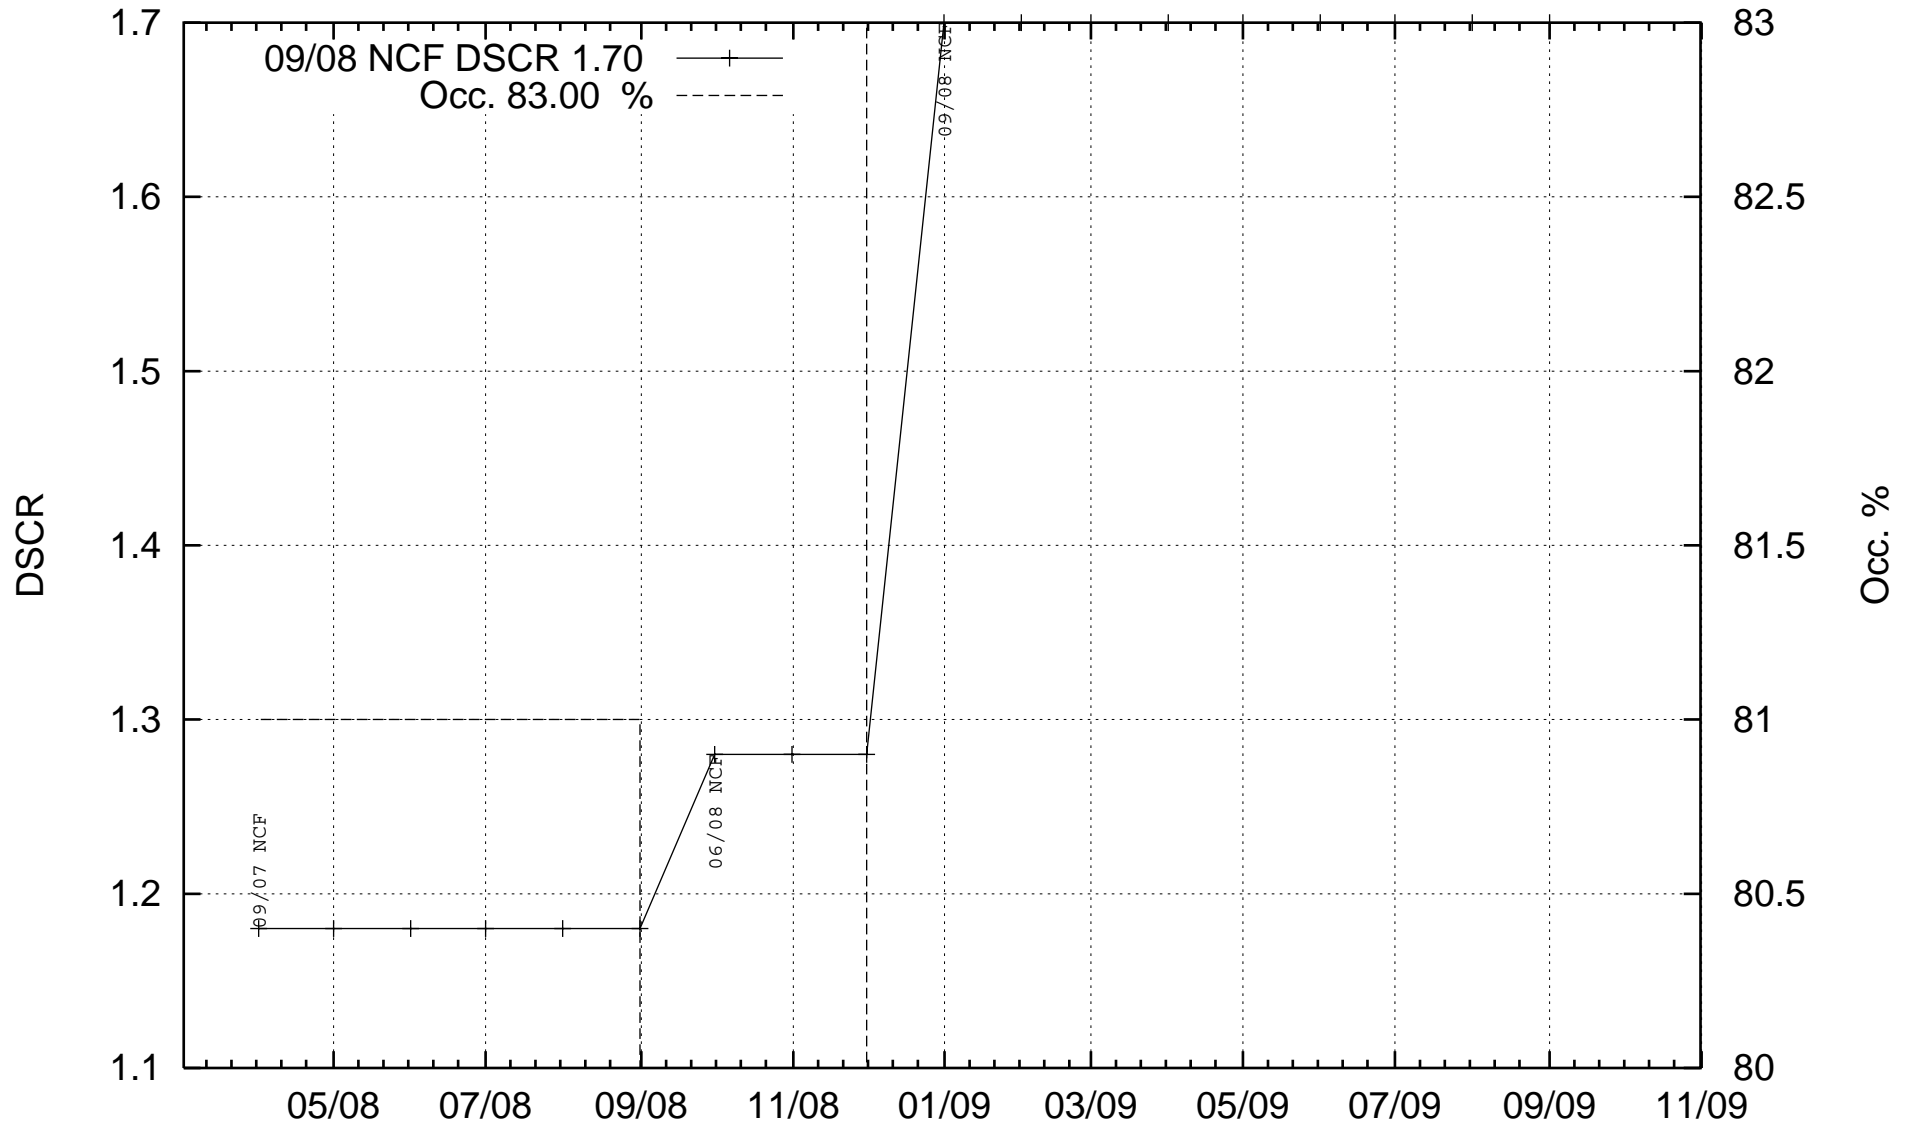

bacm0701: Loan #63 Strongsville Towne Center

All data provided by Intex

Fri Sep 18 14:42:39 2009