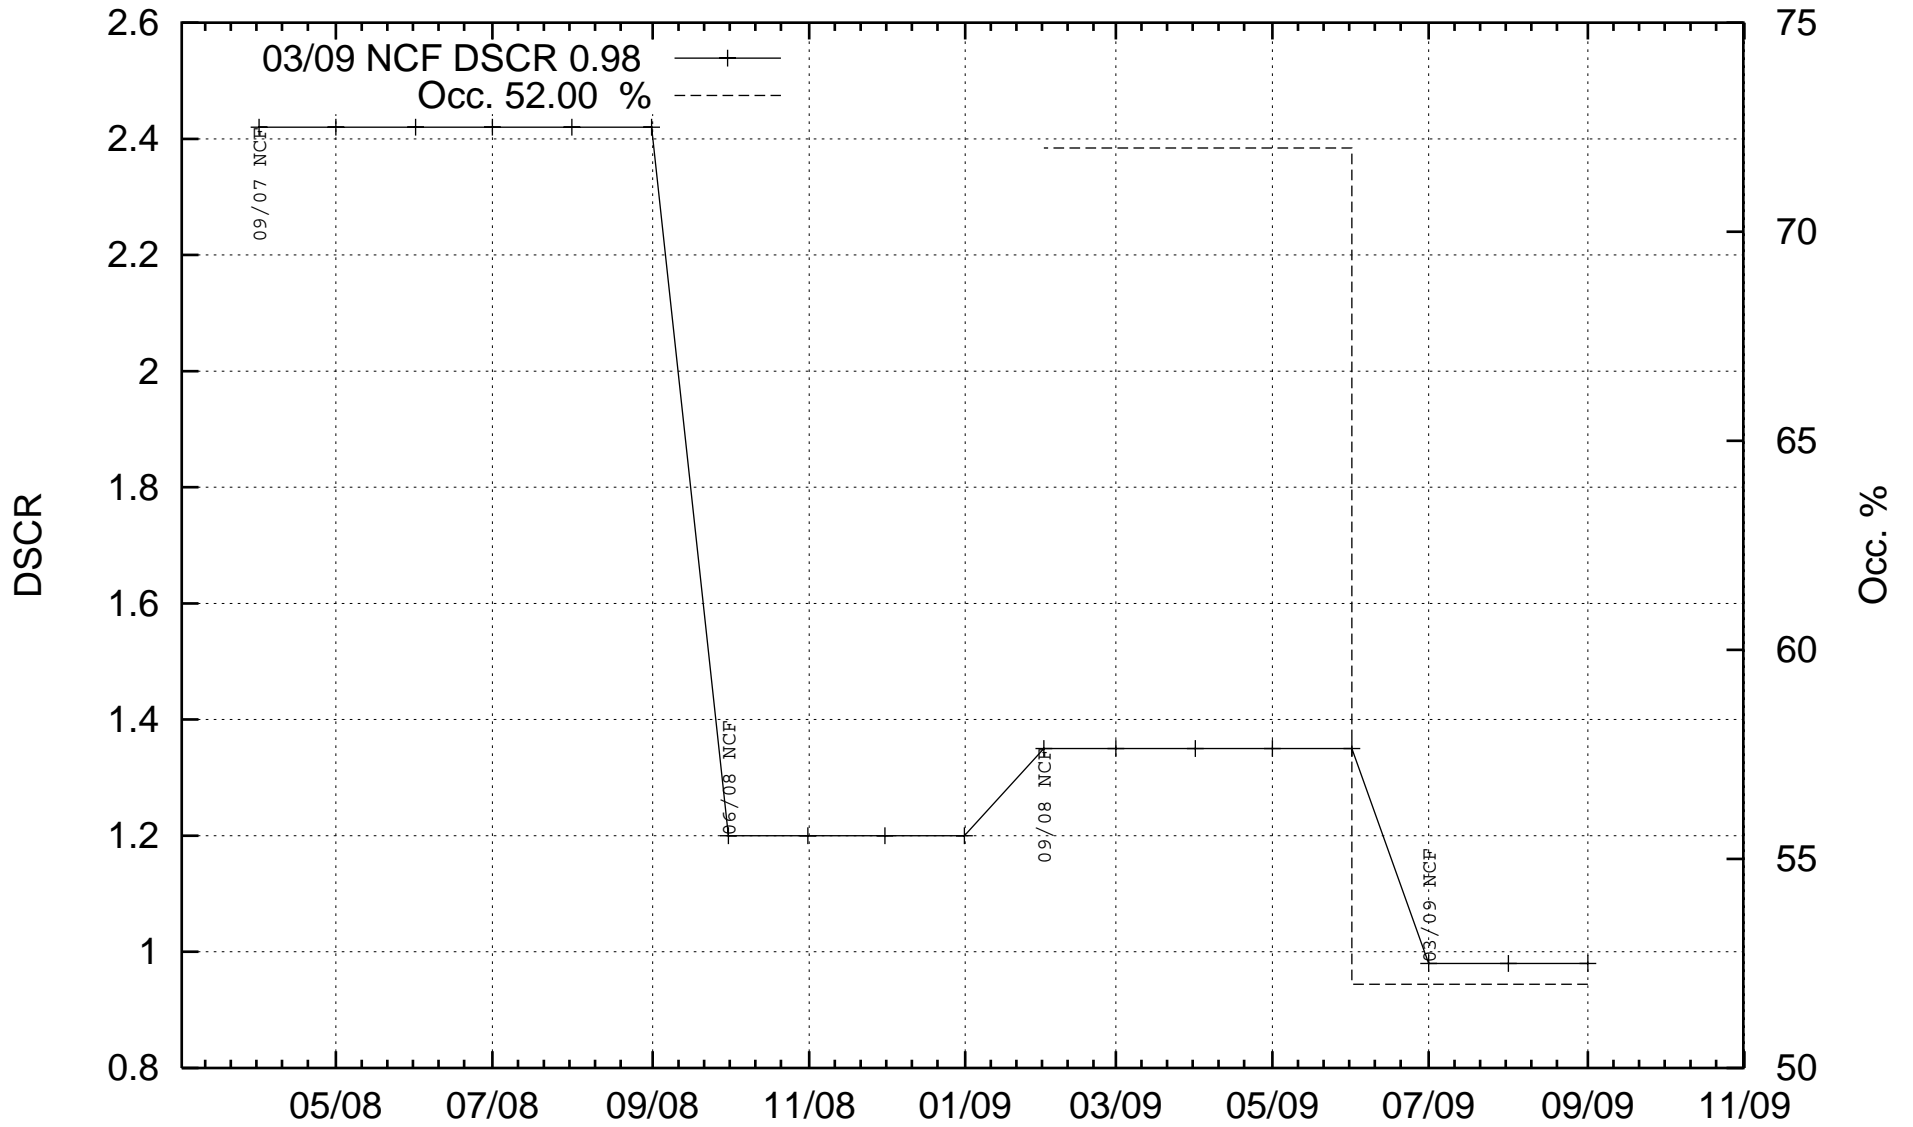

bacm0702: Loan #158 The Homestead

03/09 NCF DSCR 0.98
Occ. 52.00 %

09/07 NCF

06/08 NCF

09/08 NCF

03/09 NCF

All data provided by Intex

Fri Sep 18 14:43:36 2009