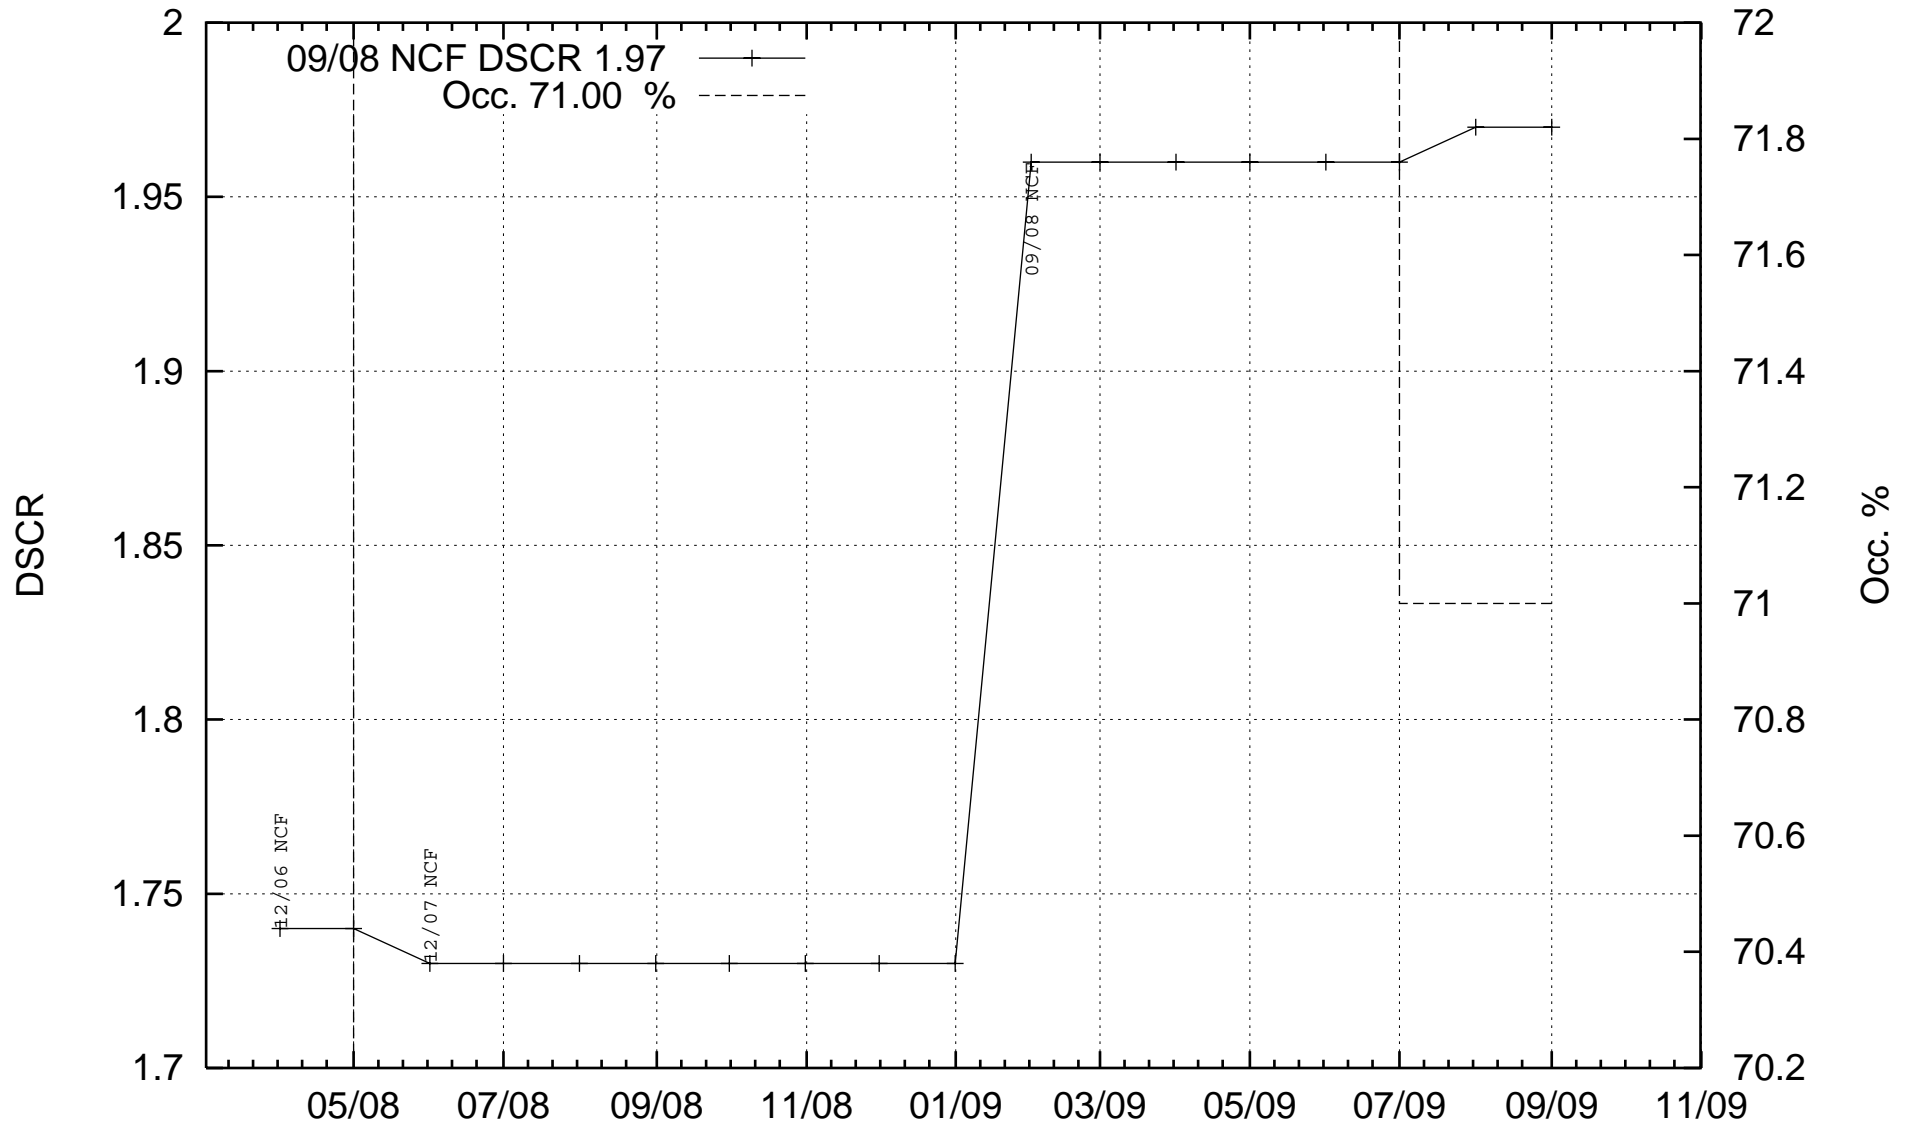

bacm0703: Loan #10 JQH Hotel Portfolio (Rollup)

All data provided by Intex

Fri Sep 18 14:44:20 2009