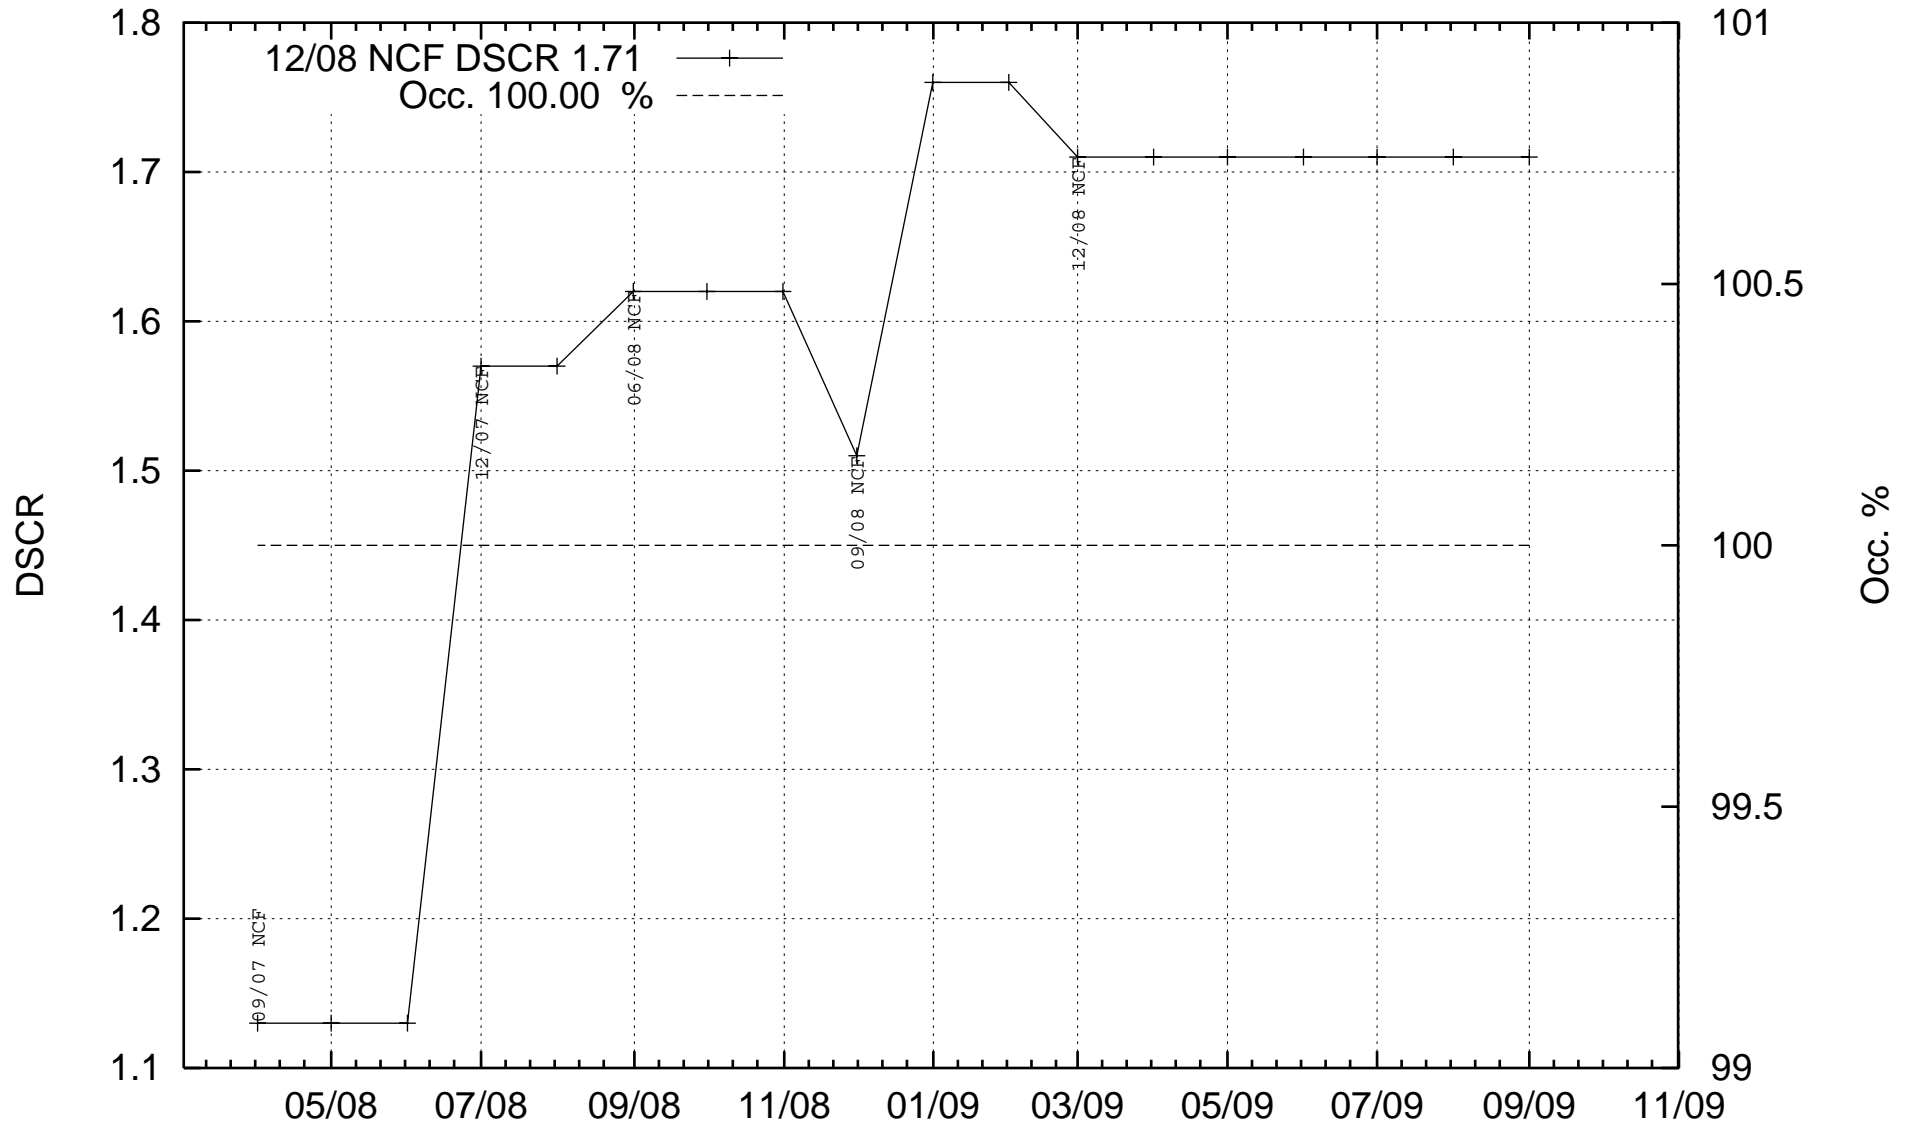

bacm0703: Loan #4 Pacific Shores Building 9 10

All data provided by Intex

Fri Sep 18 14:44:19 2009