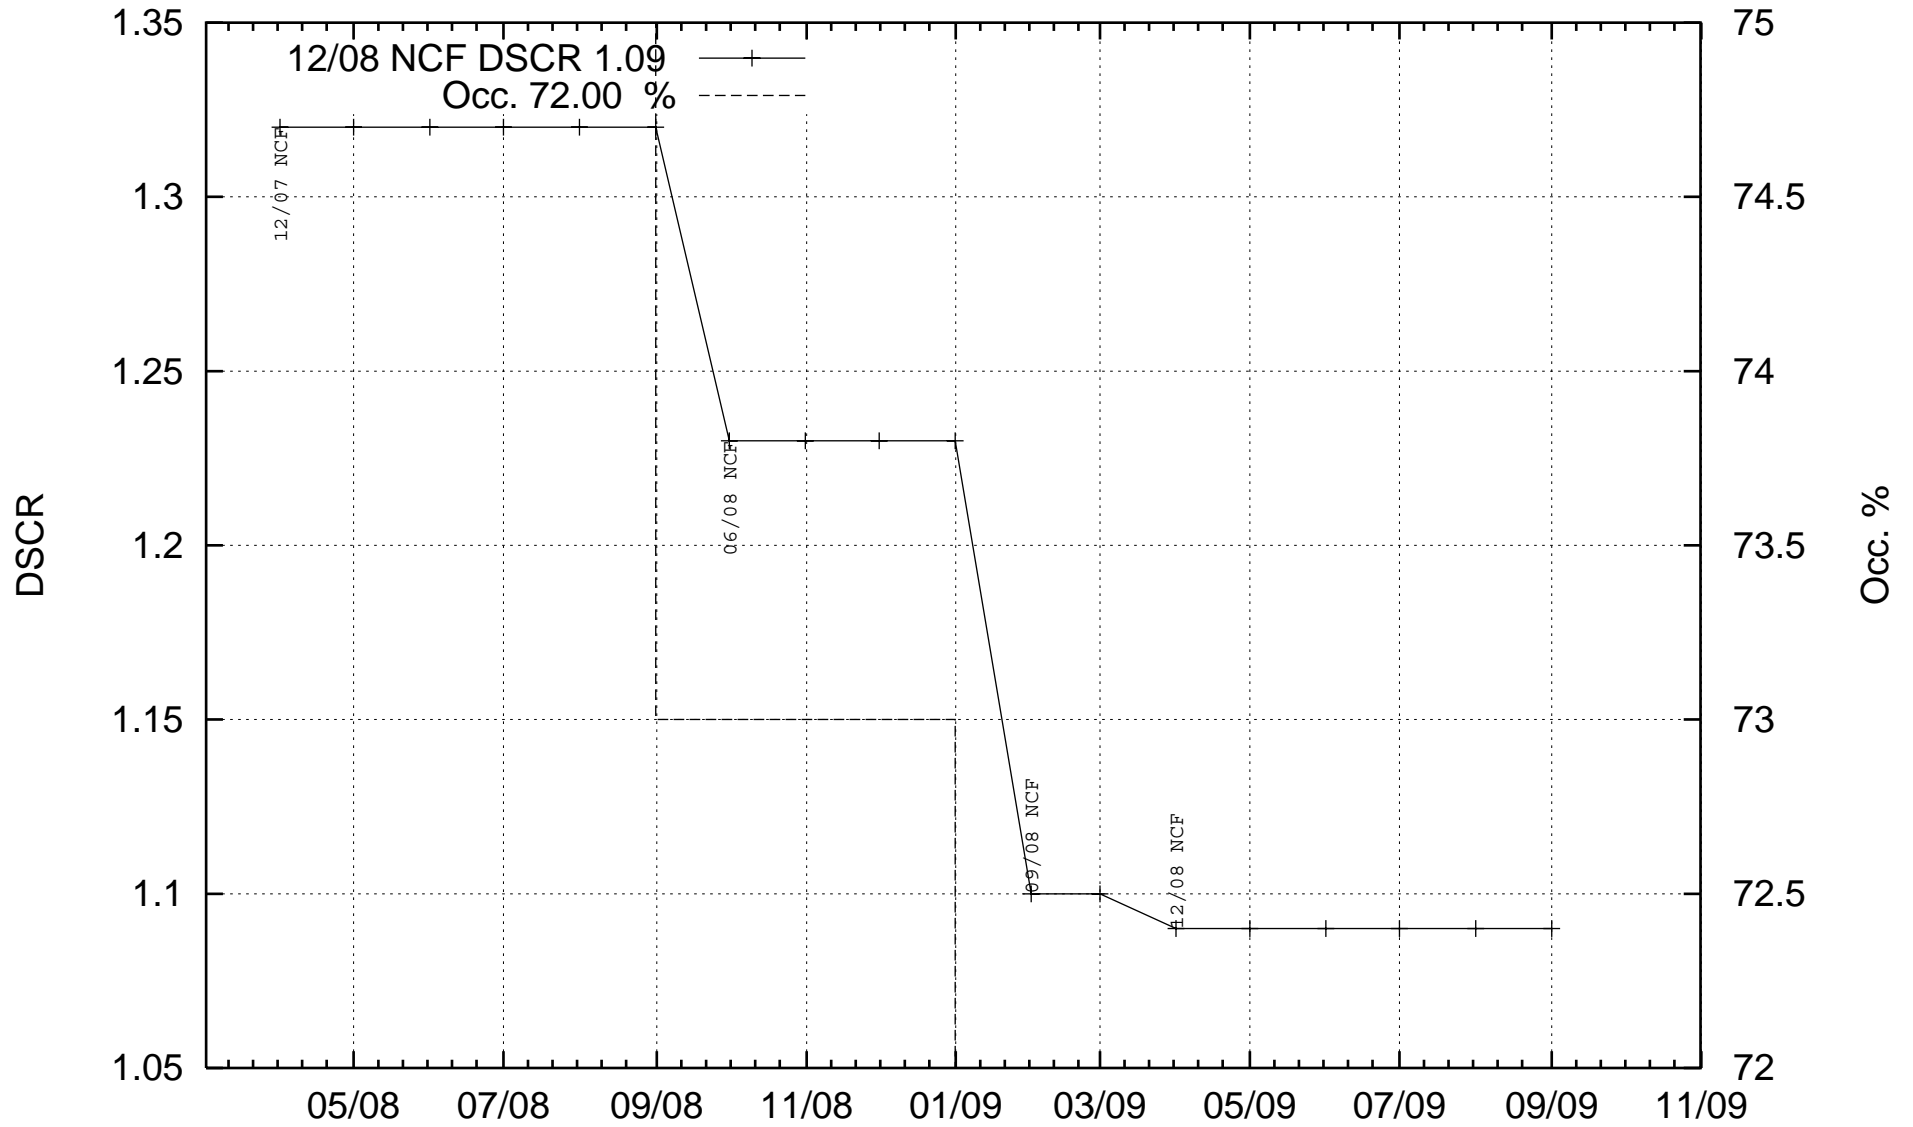

bacm0703: Loan #50 Moreno Valley Business Park

All data provided by Intex

Fri Sep 18 14:44:22 2009