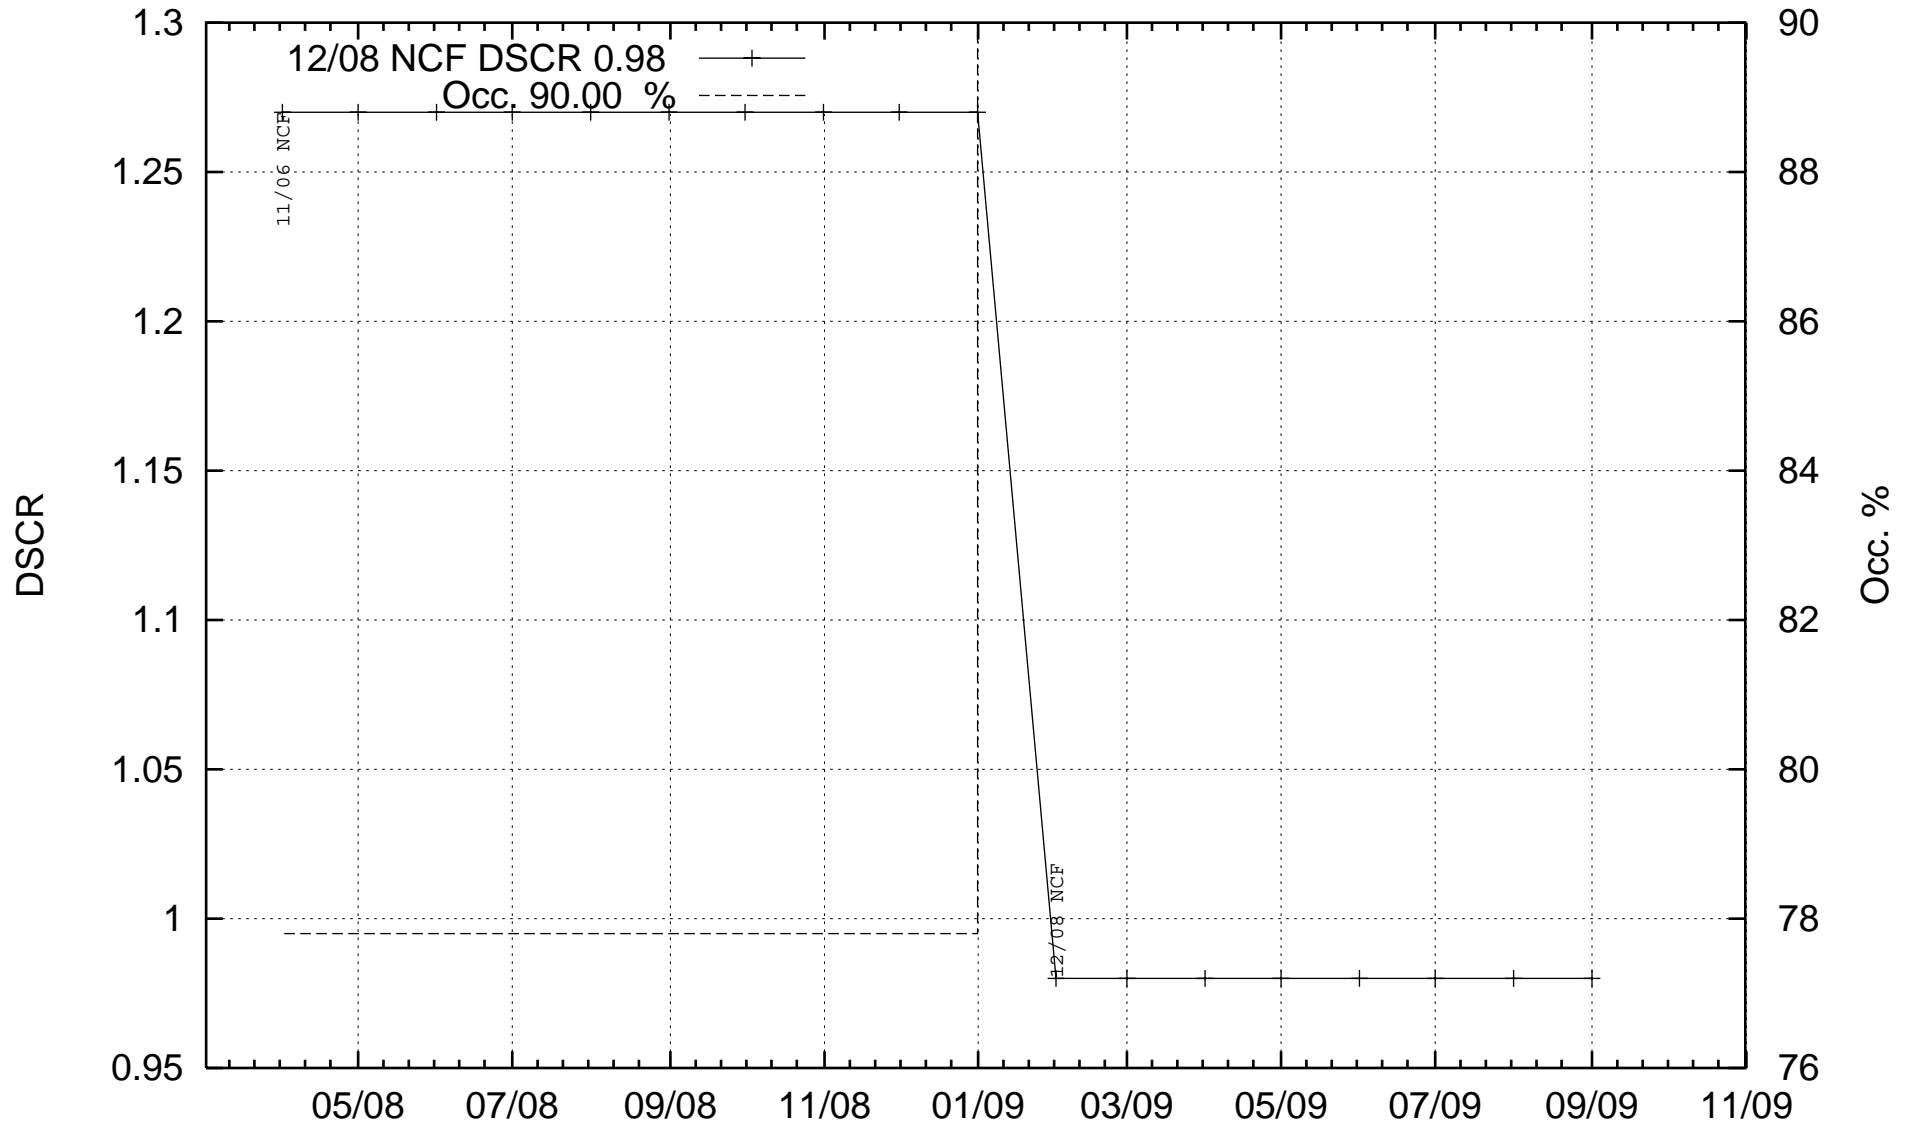

bacm0703: Loan #6 Rockwood Ross Multifamily (Rollup)

All data provided by Intex

Fri Sep 18 14:44:19 2009