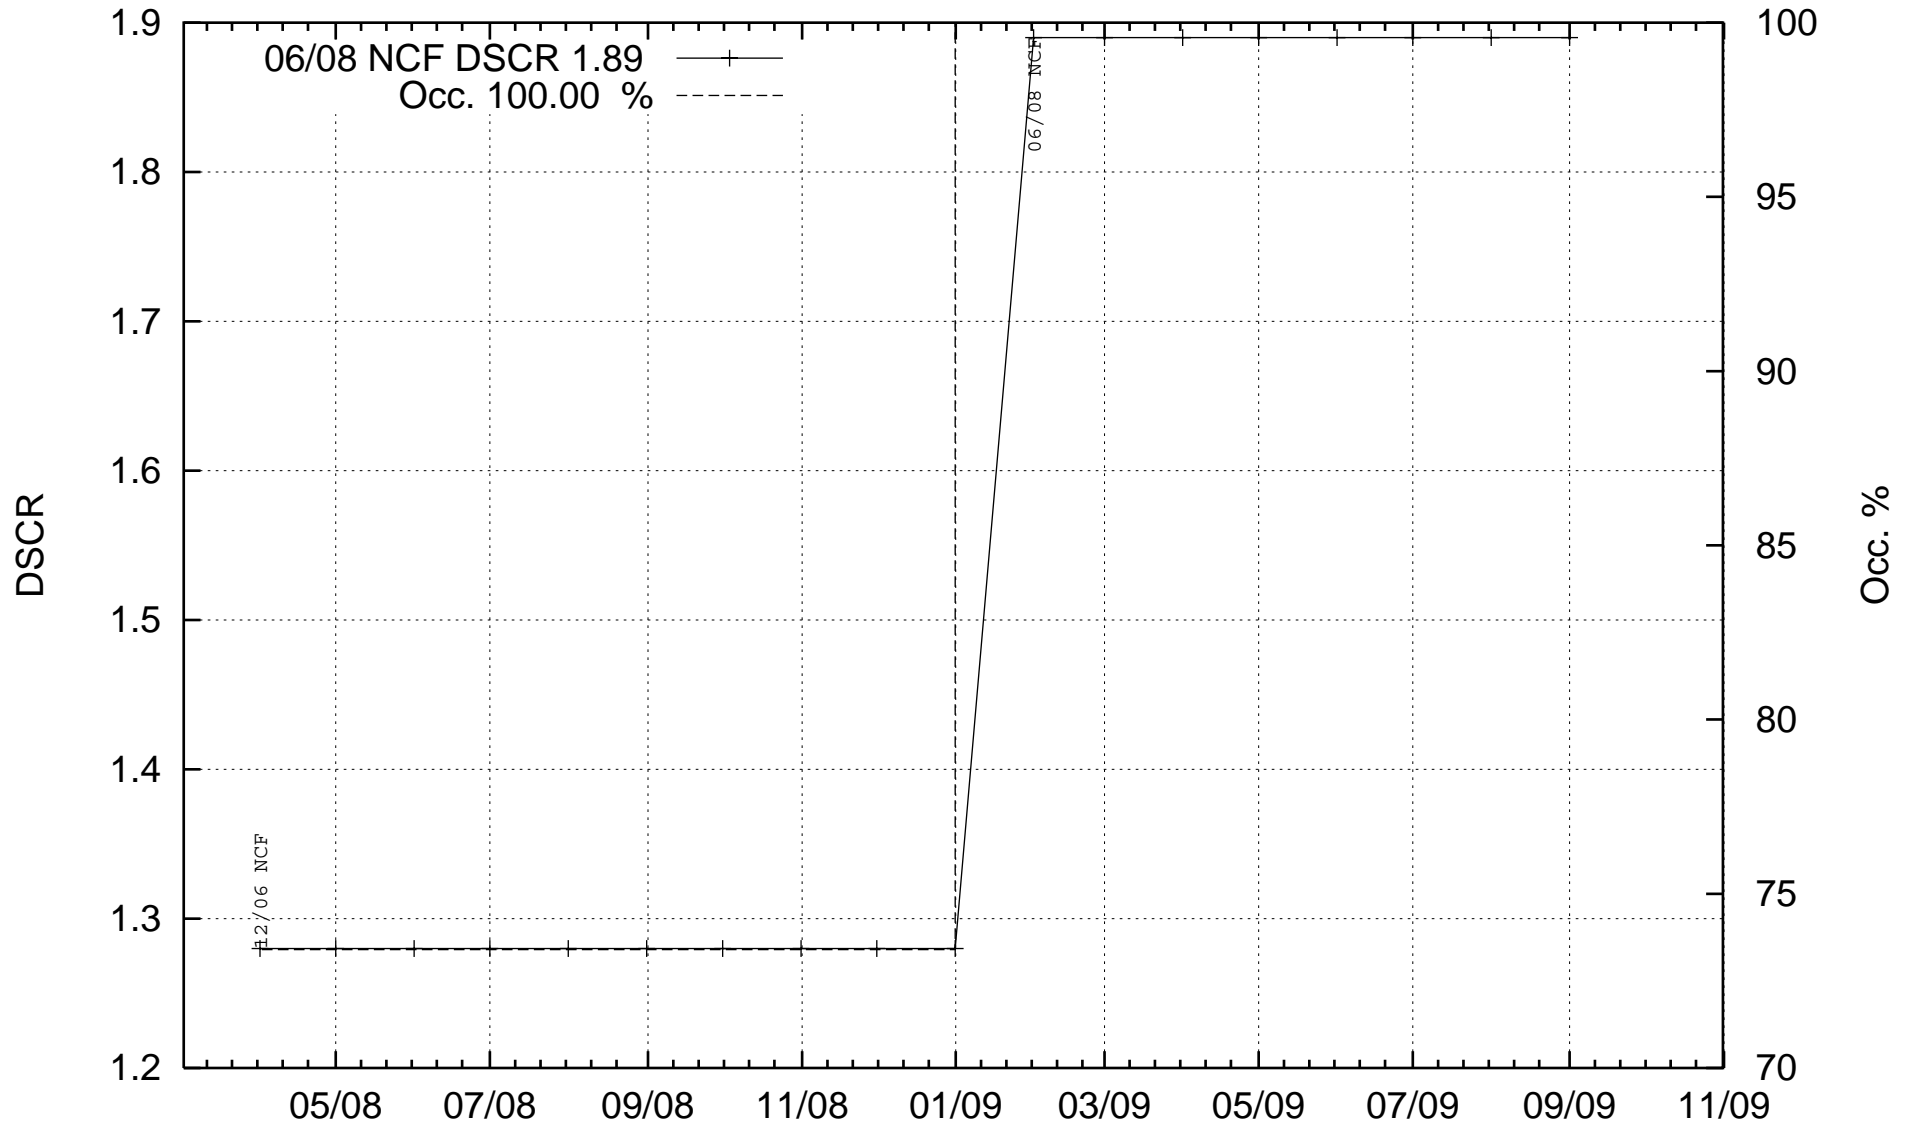

bacm0703: Loan #74 Howland (Rollup)

All data provided by Intex

Fri Sep 18 14:44:24 2009