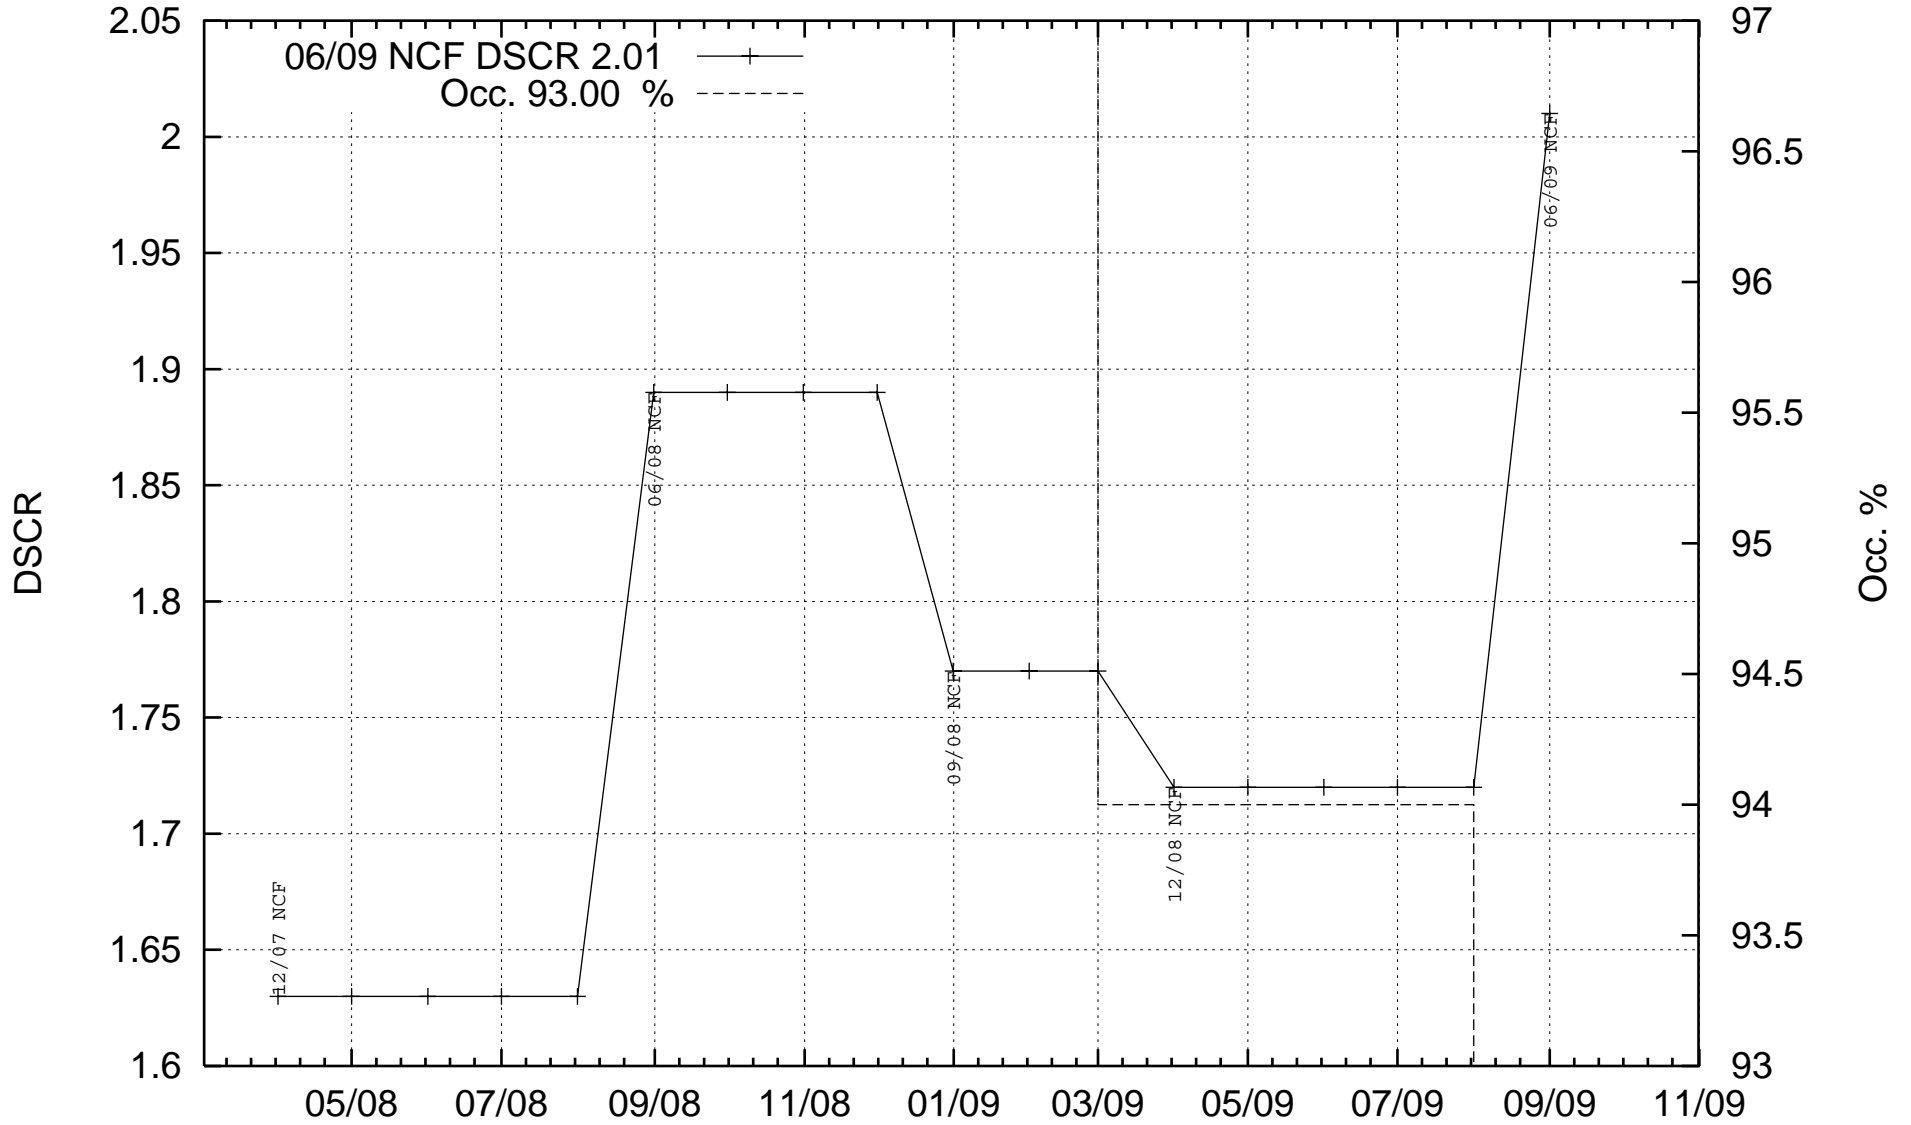

bacm0704: Loan #11 150 Broadway

All data provided by Intex

Fri Sep 18 14:45:06 2009