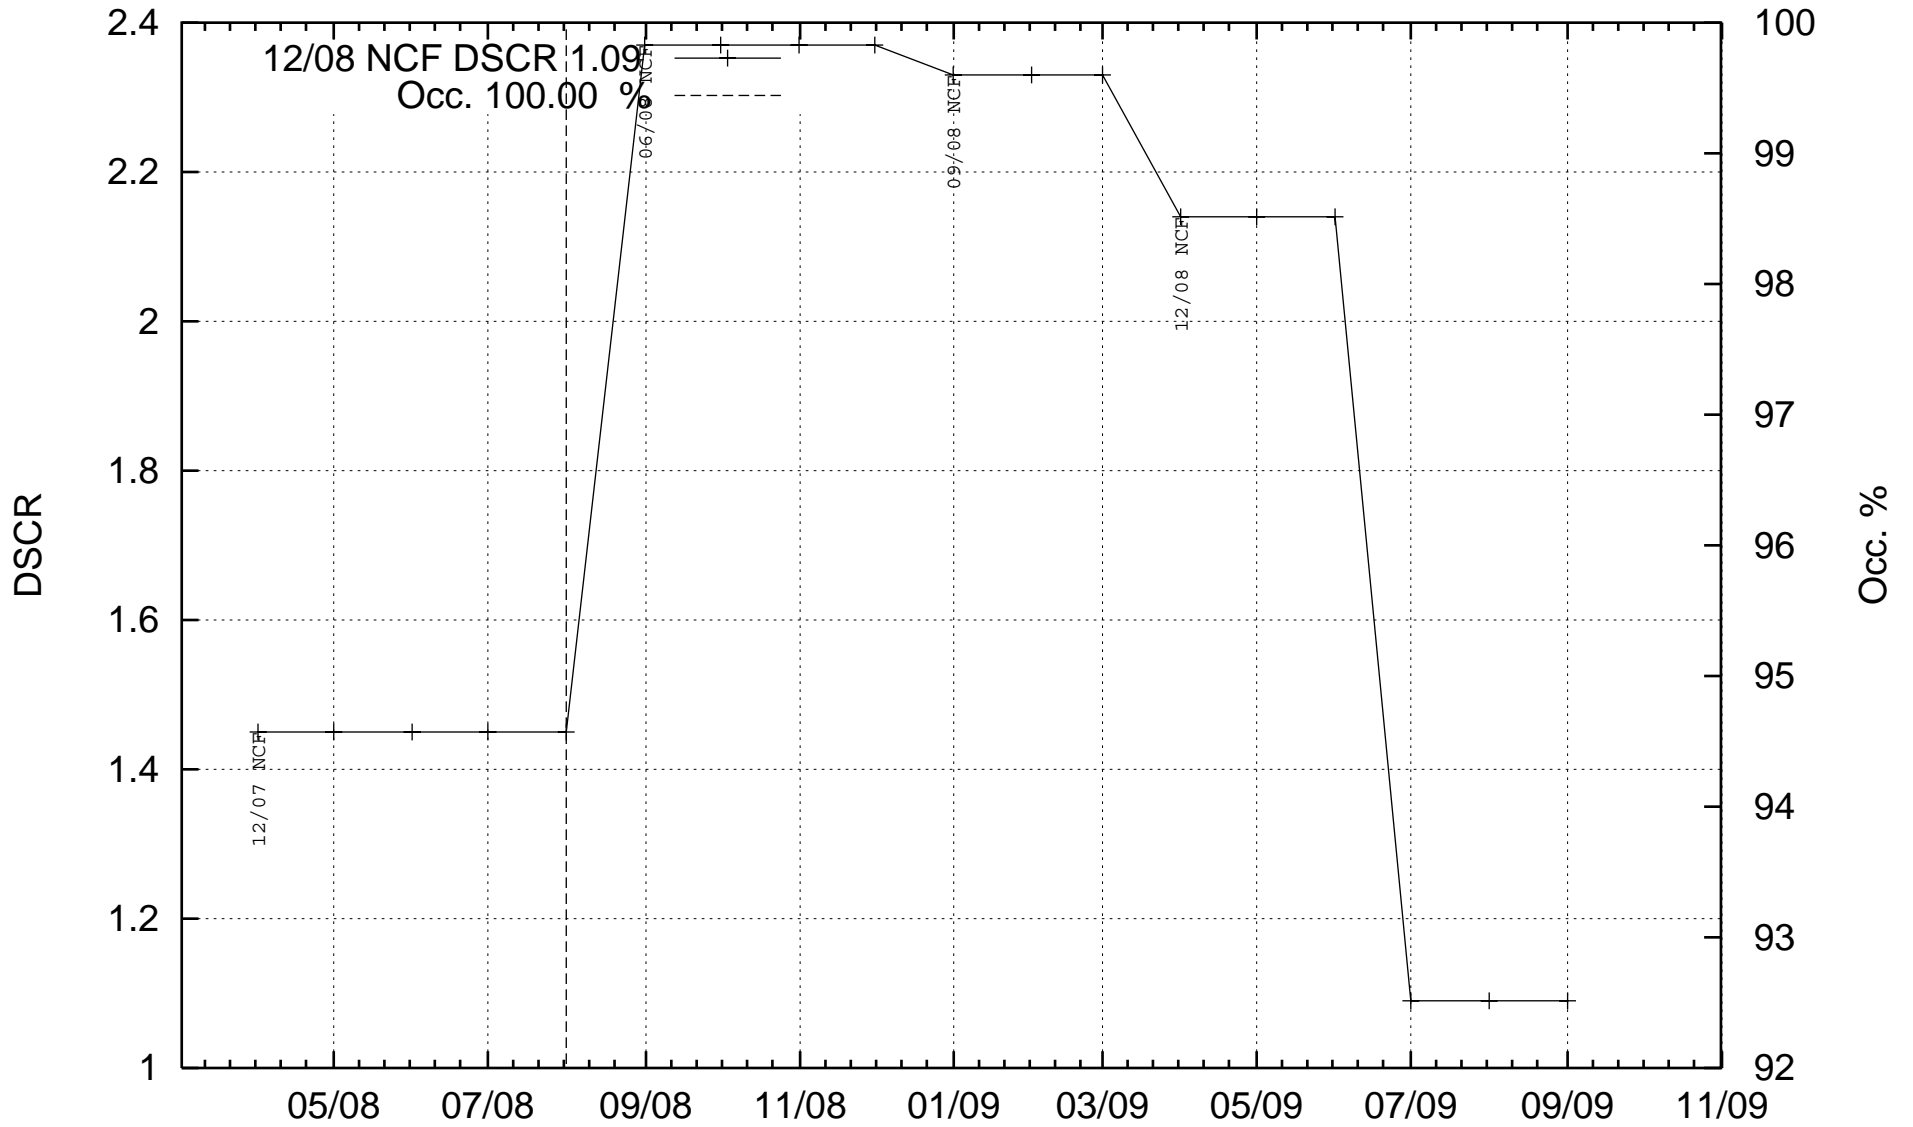

bacm0704: Loan #28 Walgreen s Center

All data provided by Intex

Fri Sep 18 14:45:07 2009