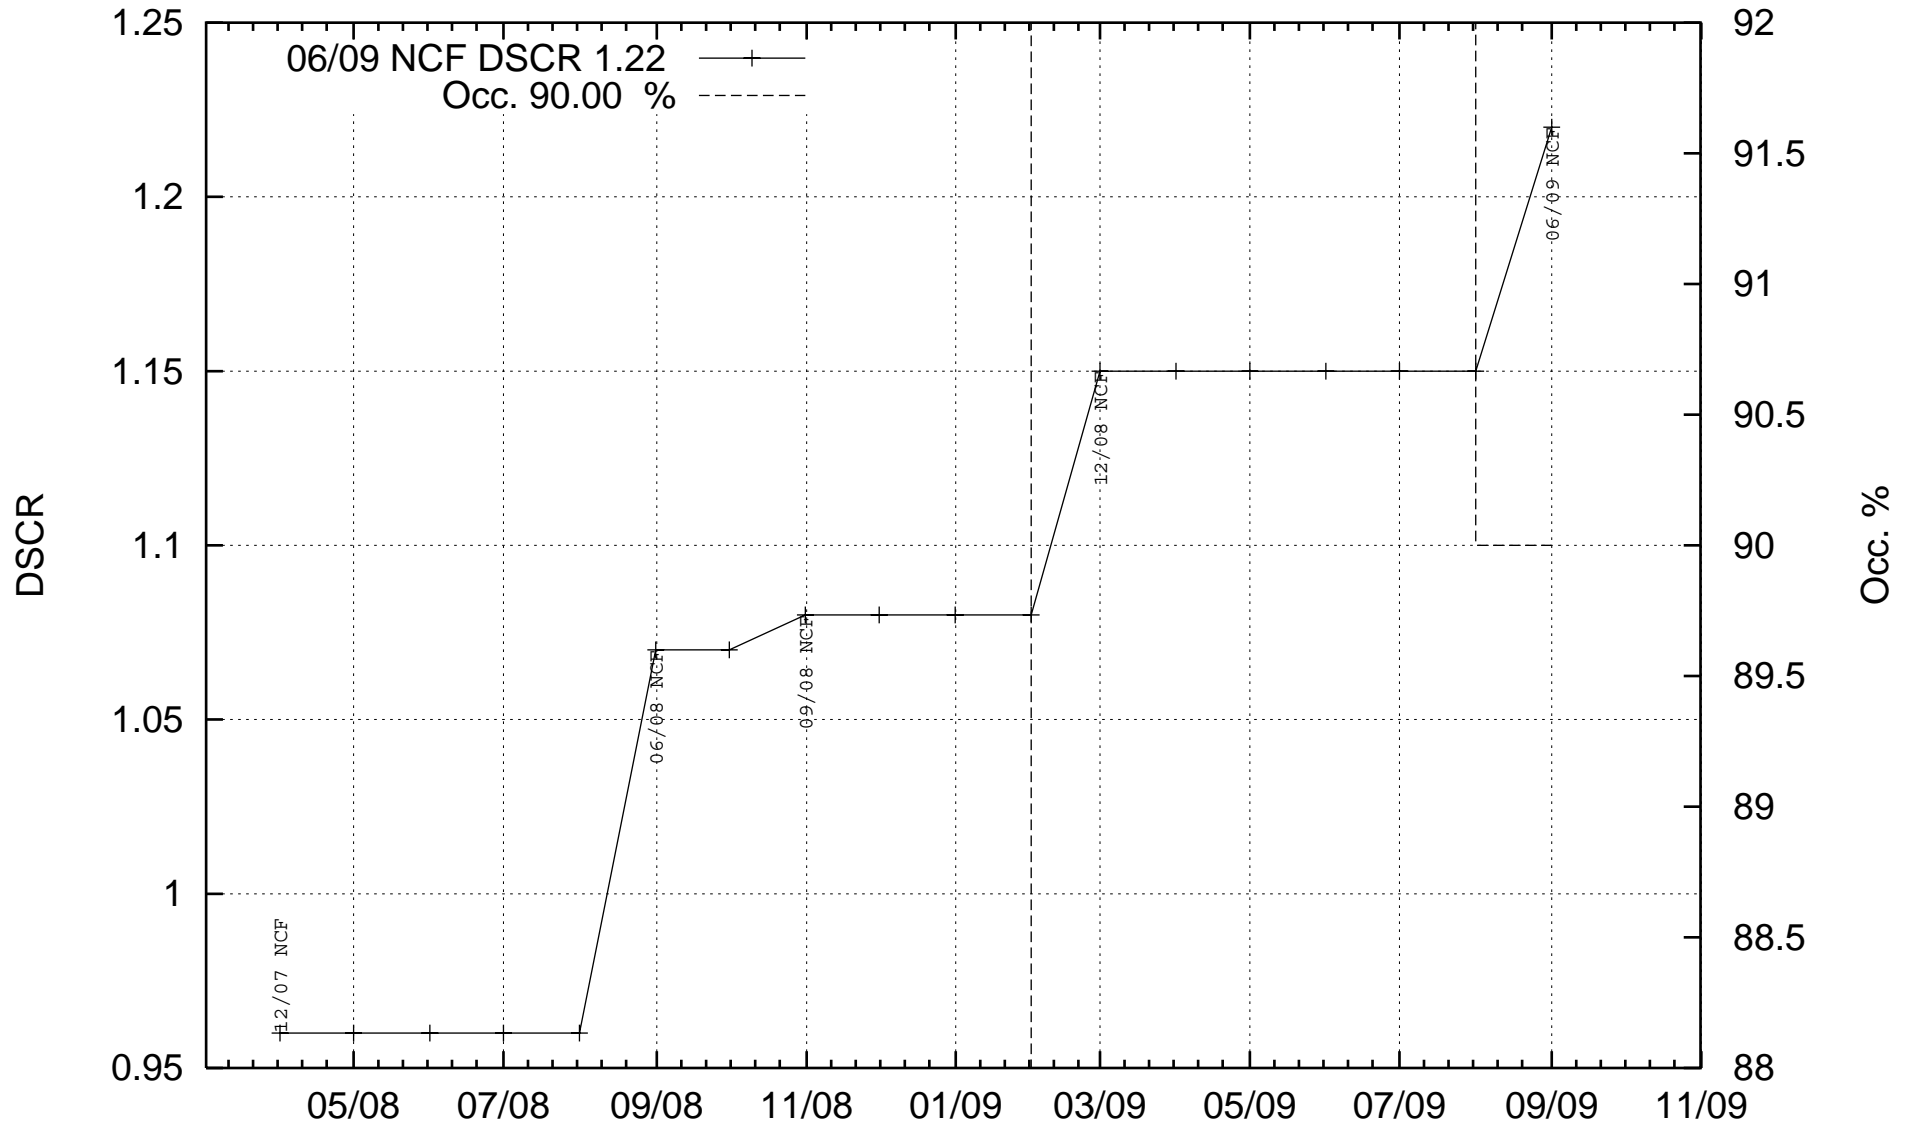

bacm0704: Loan #39 Belward North

All data provided by Intex

Fri Sep 18 14:45:07 2009