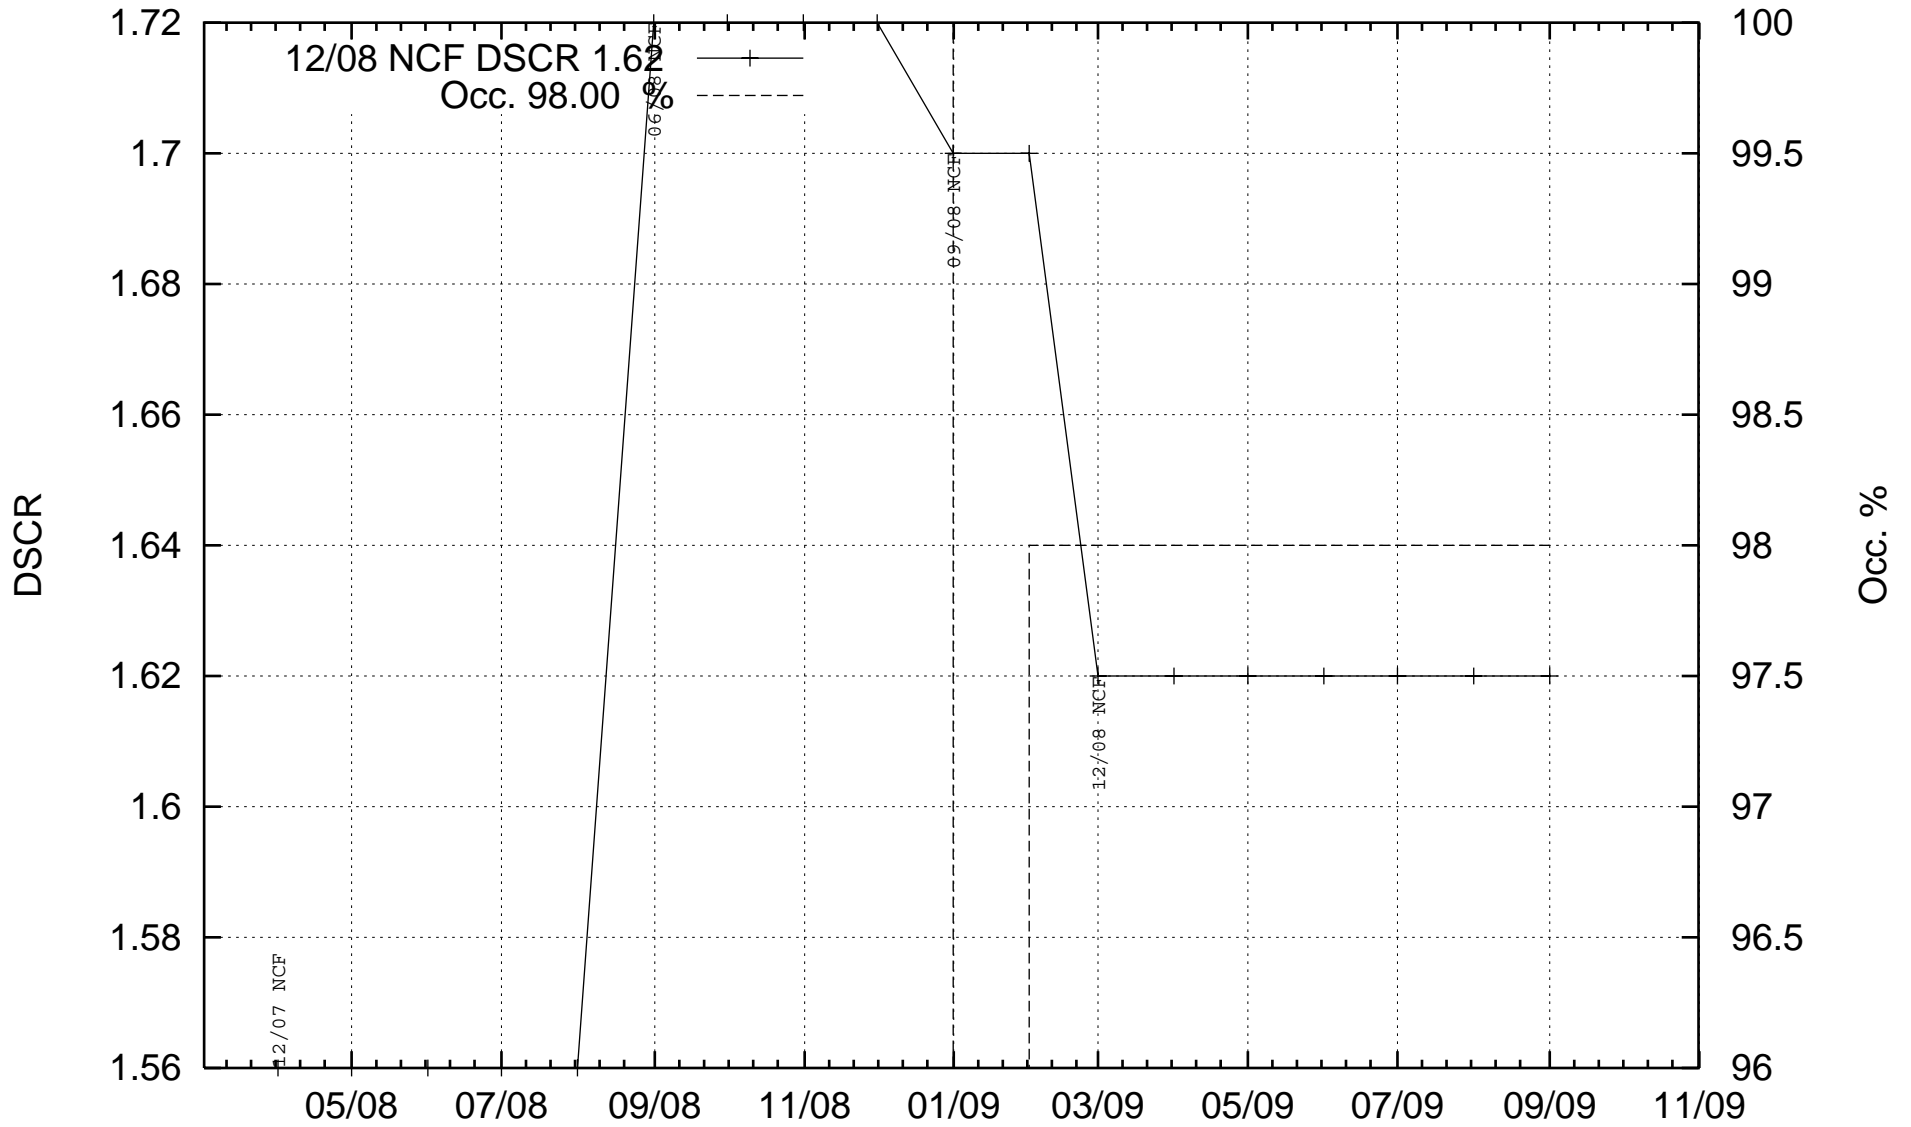

bacm0704: Loan #40 310 Lafayette Avenue

All data provided by Intex

Fri Sep 18 14:45:08 2009