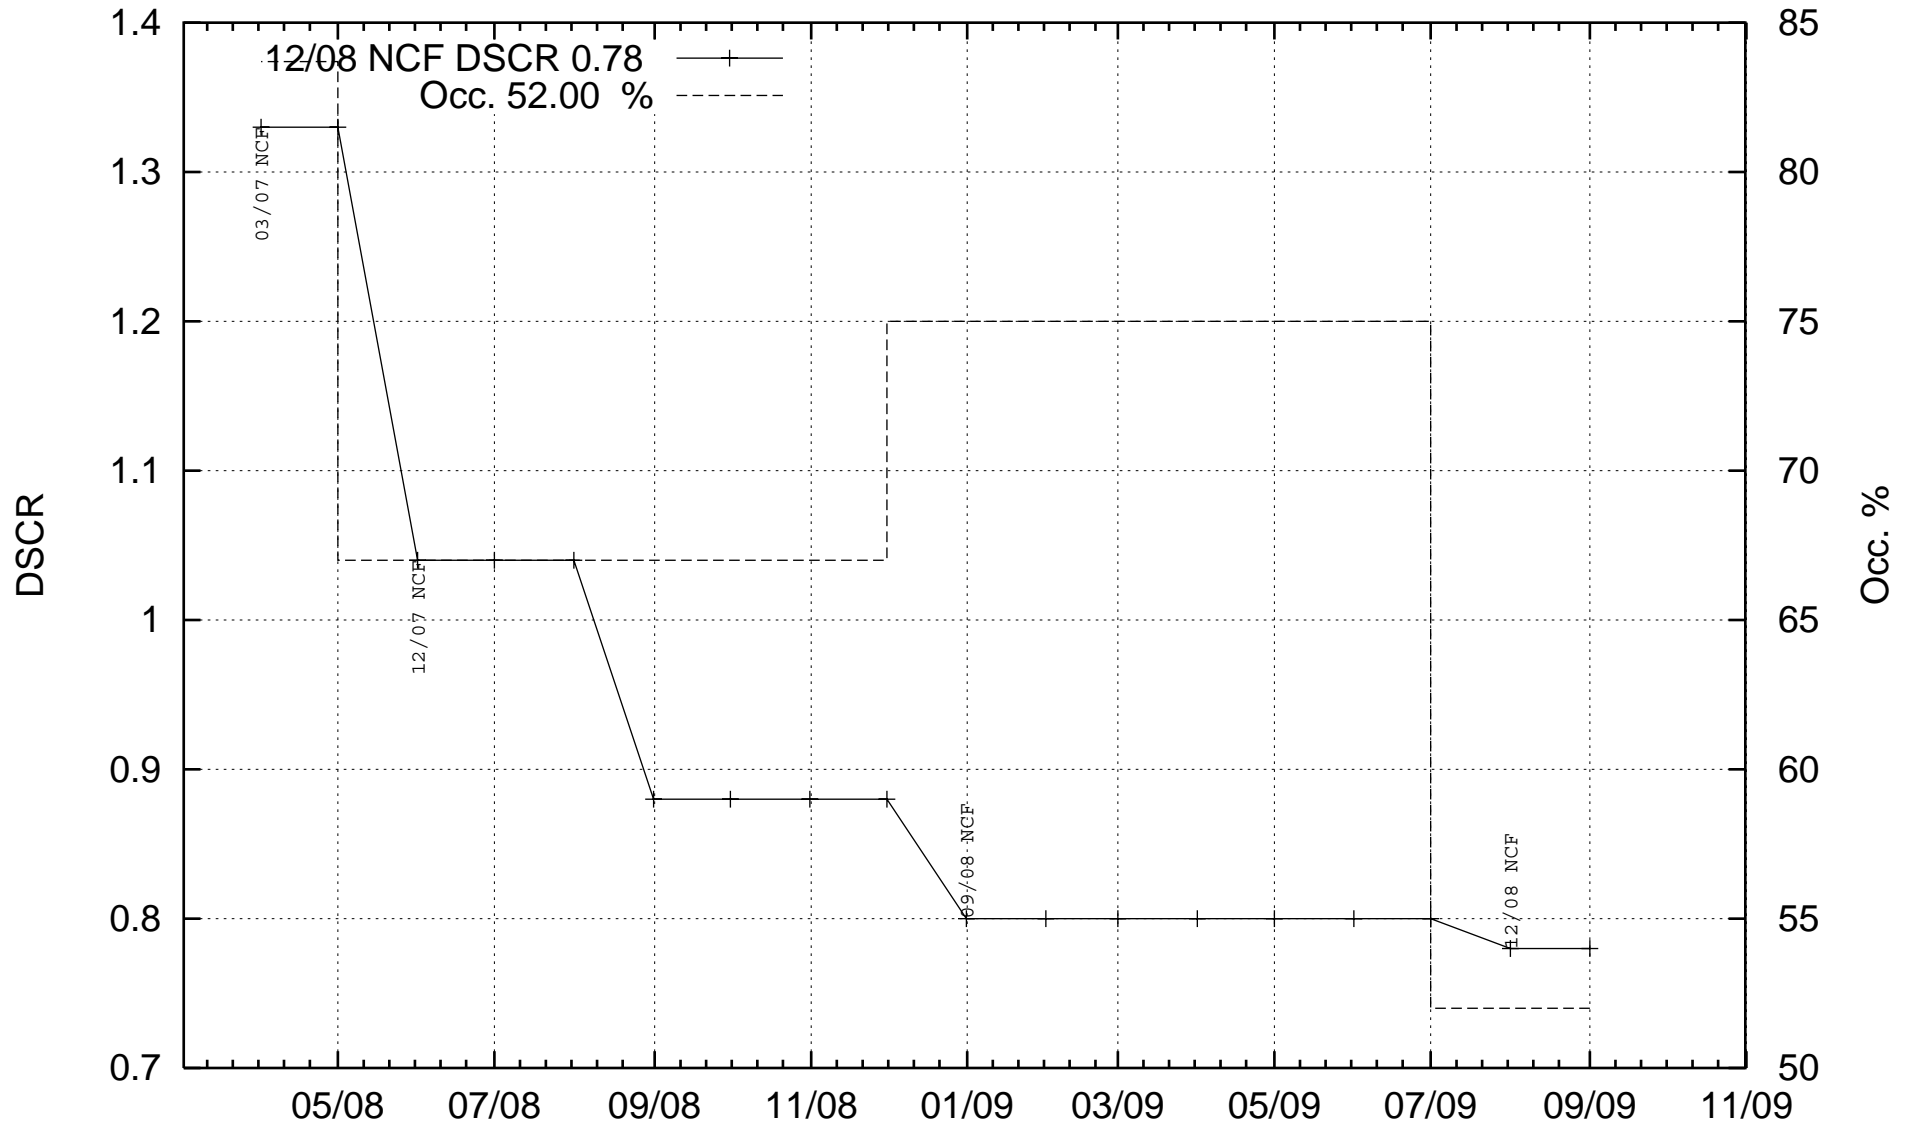

bacm0704: Loan #53 Staybridge Suites - Mt. Laurel, NJ

All data provided by Intex

Fri Sep 18 14:45:08 2009