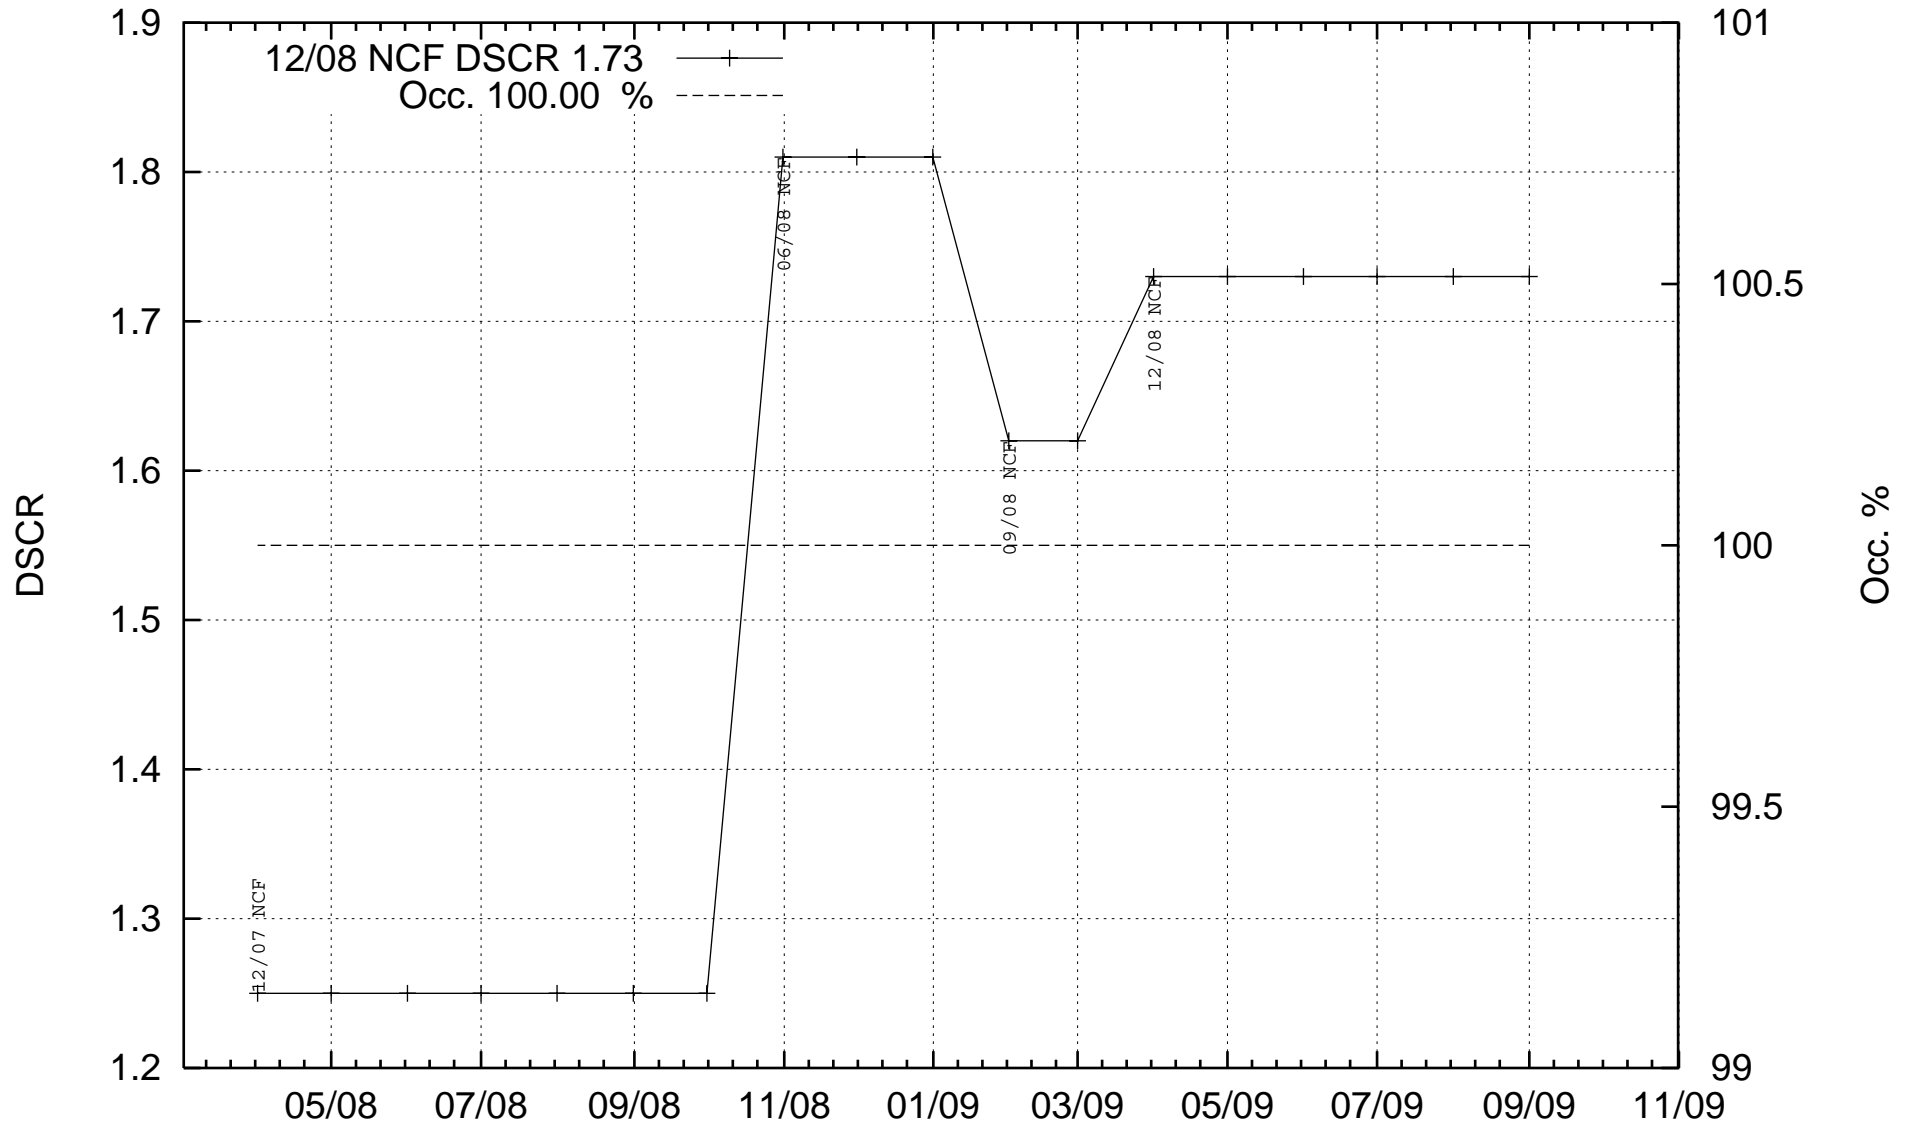

bacm0704: Loan #89 East Rinco Industrial

All data provided by Intex

Fri Sep 18 14:45:11 2009