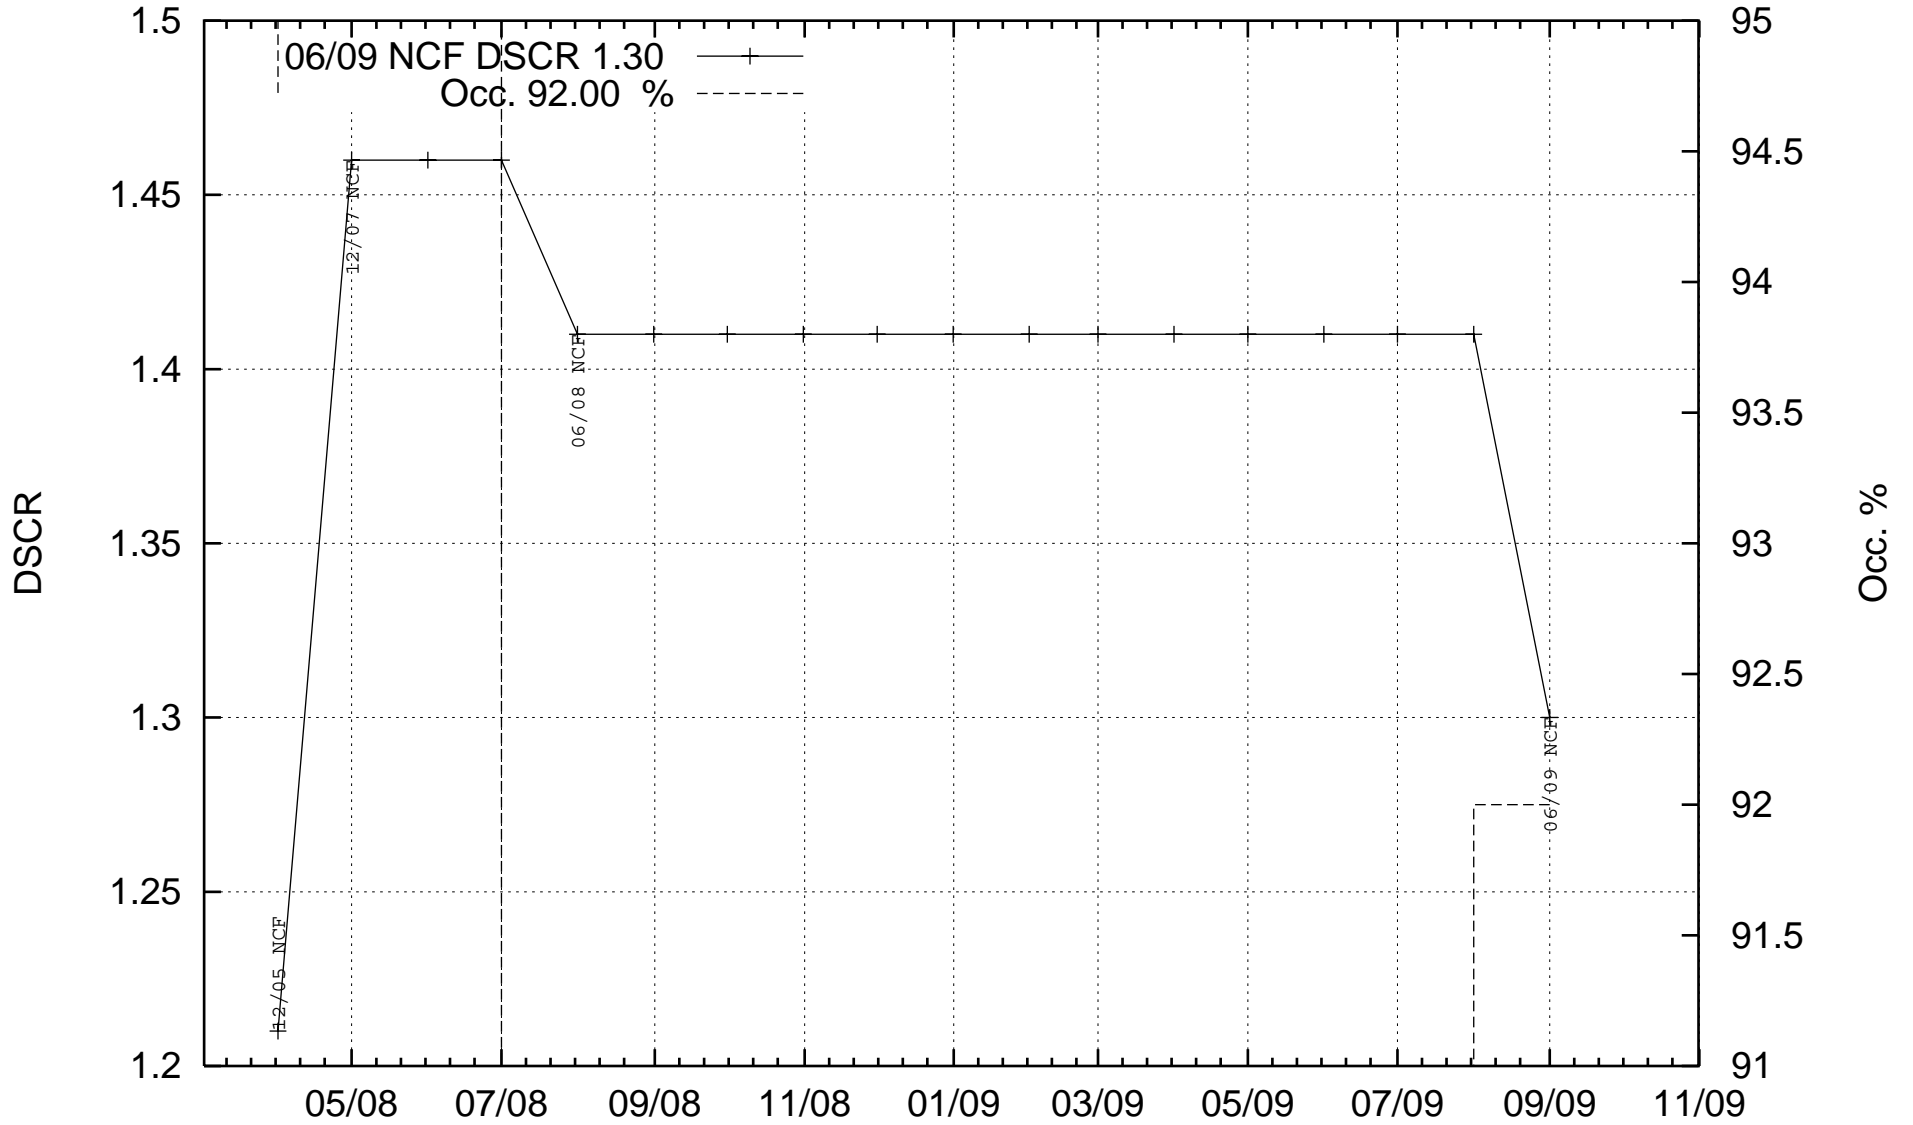

bacm0704: Loan #94 501 Richardson Drive

All data provided by Intex

Fri Sep 18 14:45:11 2009