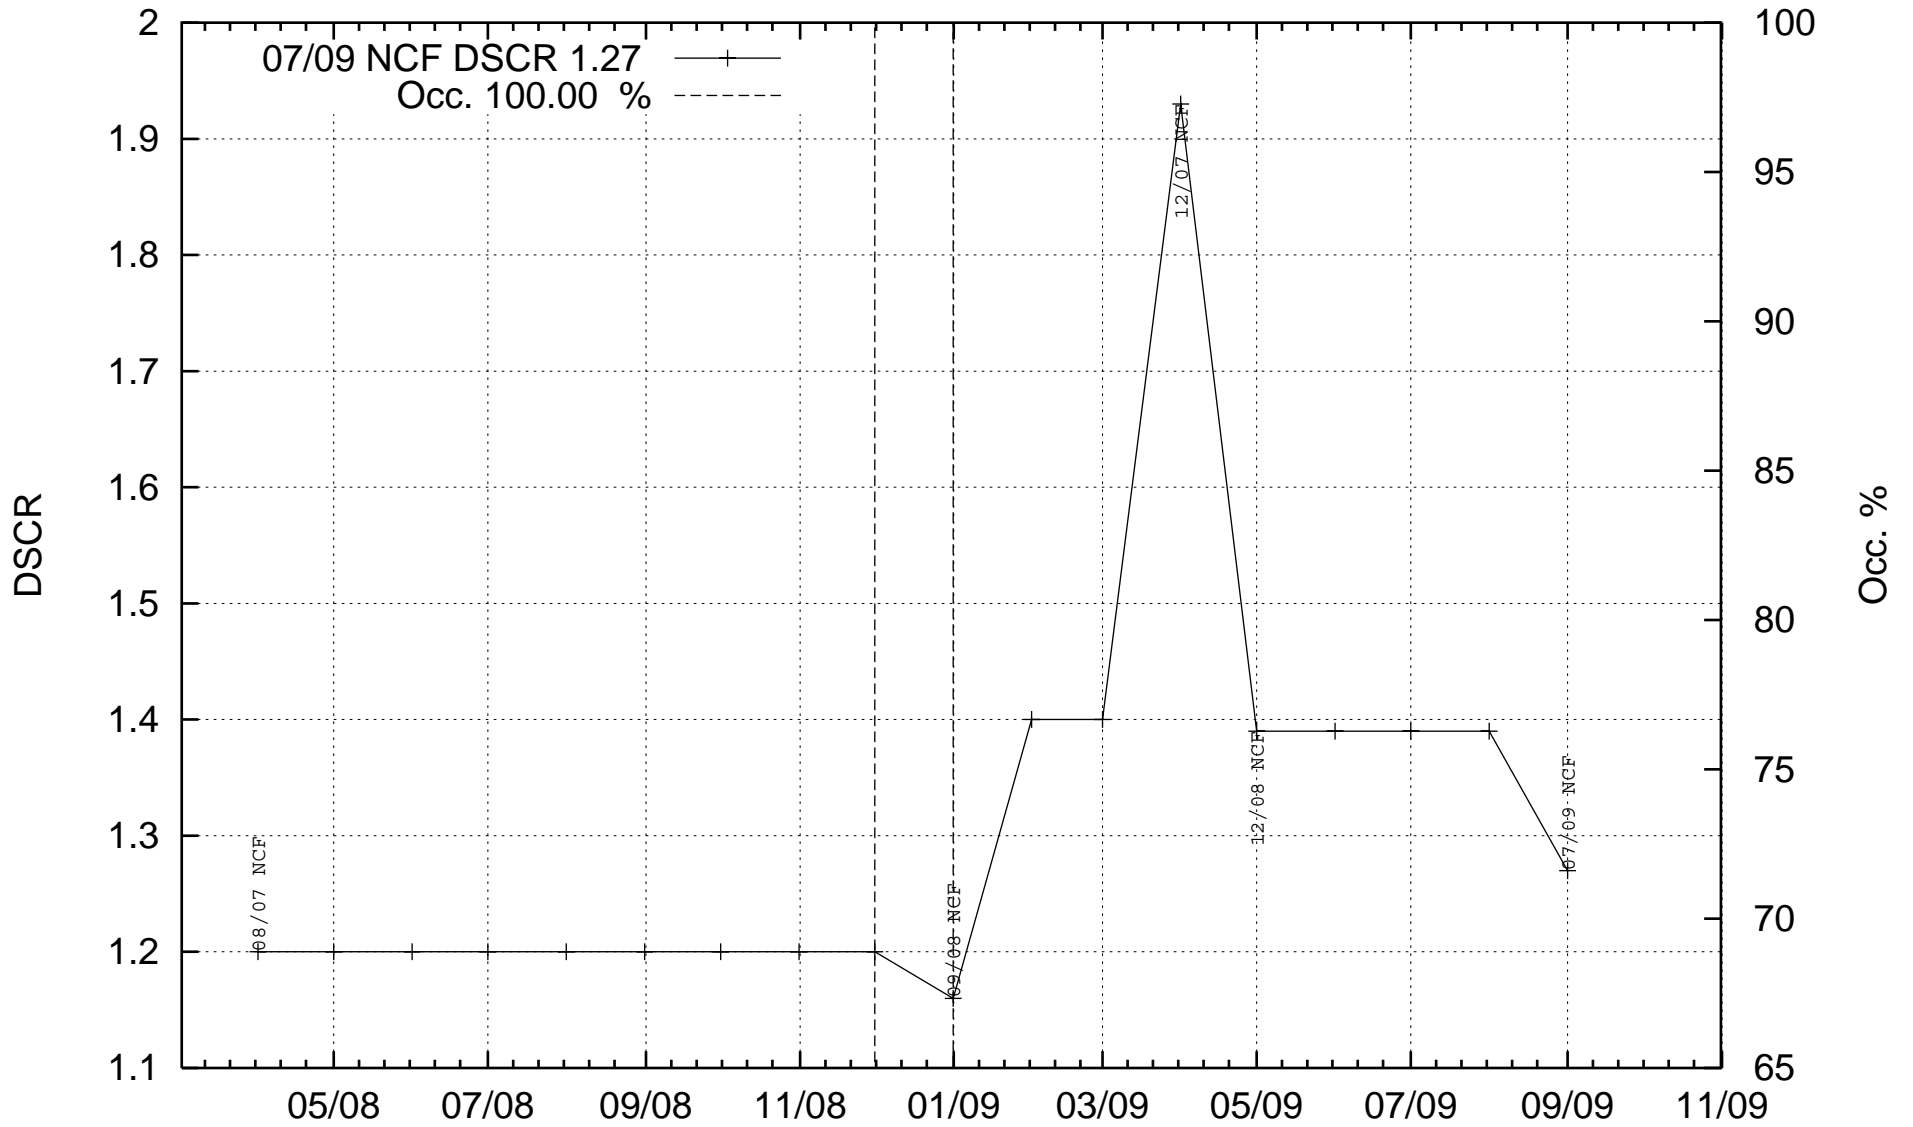

bacm0705: Loan #100 Kanis Business Park

All data provided by Intex

Fri Sep 18 14:45:54 2009