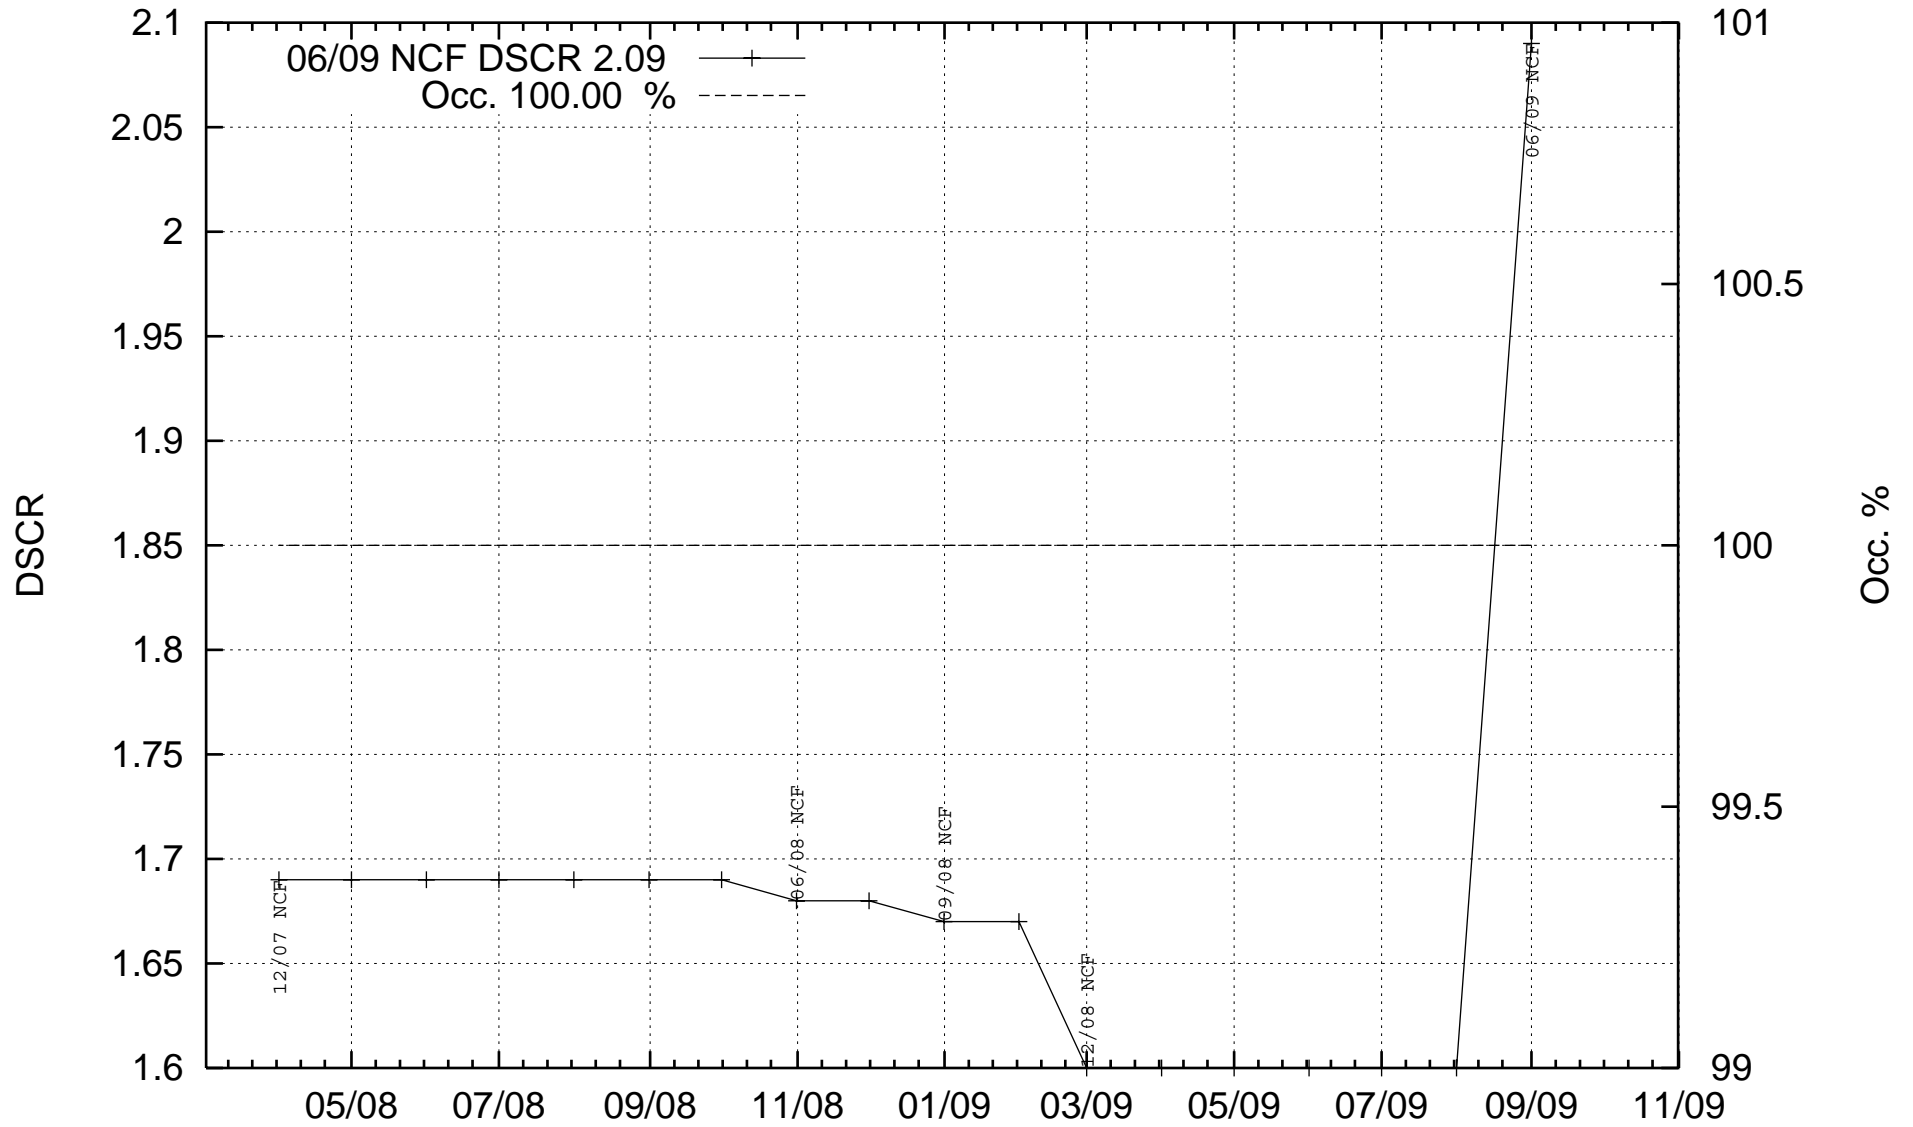

bacm0705: Loan #10 4000 Wisconsin Avenue

All data provided by Intex

Fri Sep 18 14:45:48 2009