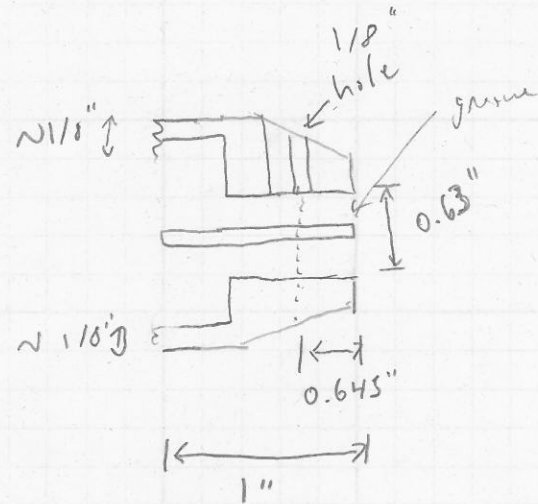

22-141 50 SHEETS  
 22-142 100 SHEETS  
 22-144 200 SHEETS

total length 16"

Threaded edge  
 turned down to  
 0.045"  
 64 UNS  
 Thread

edge round 30°  
 Approx

Front view

end view

rev end finished like SM-57  
 for XLR insert

front end threaded 64 UNS for B+C sprake

beaded bronze or red brass  
 w/ nickel plate.

SD. 5/24