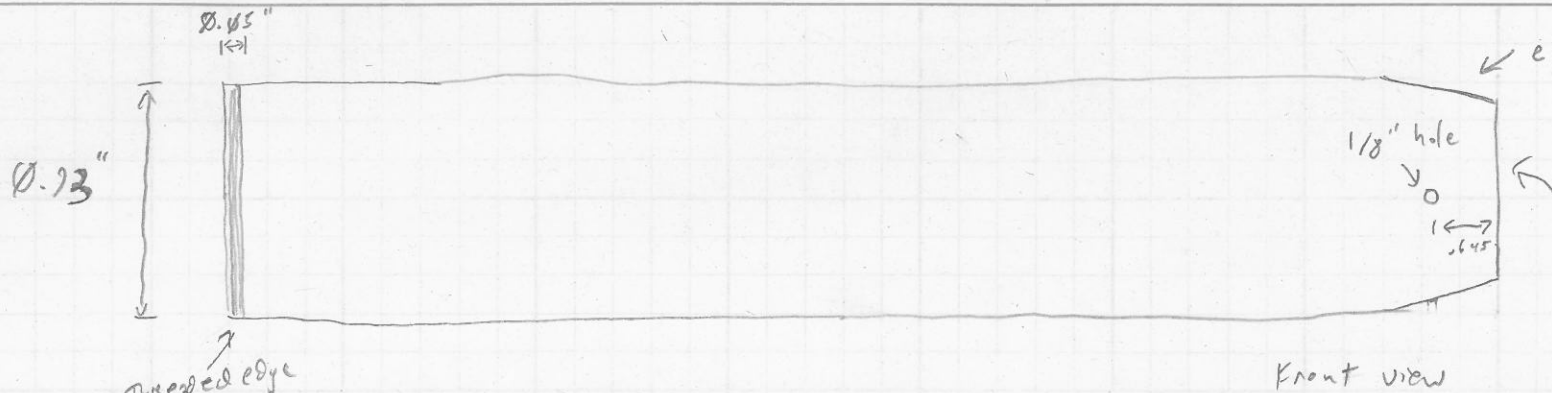

22-141 50 SHEETS  
 22-142 100 SHEETS  
 22-144 200 SHEETS

total length 16"

Threaded edge  
 turned down to  
 0.045"  
 64 UNS  
 Thread

edge round 30°  
 Approx

Front view

end view

rev end finished like SM-57  
 for XLR insert

front end threaded 64 UNS for B+C sprake

beaded bronze or red brass  
 w/ nickel plate.

SD. 5/24